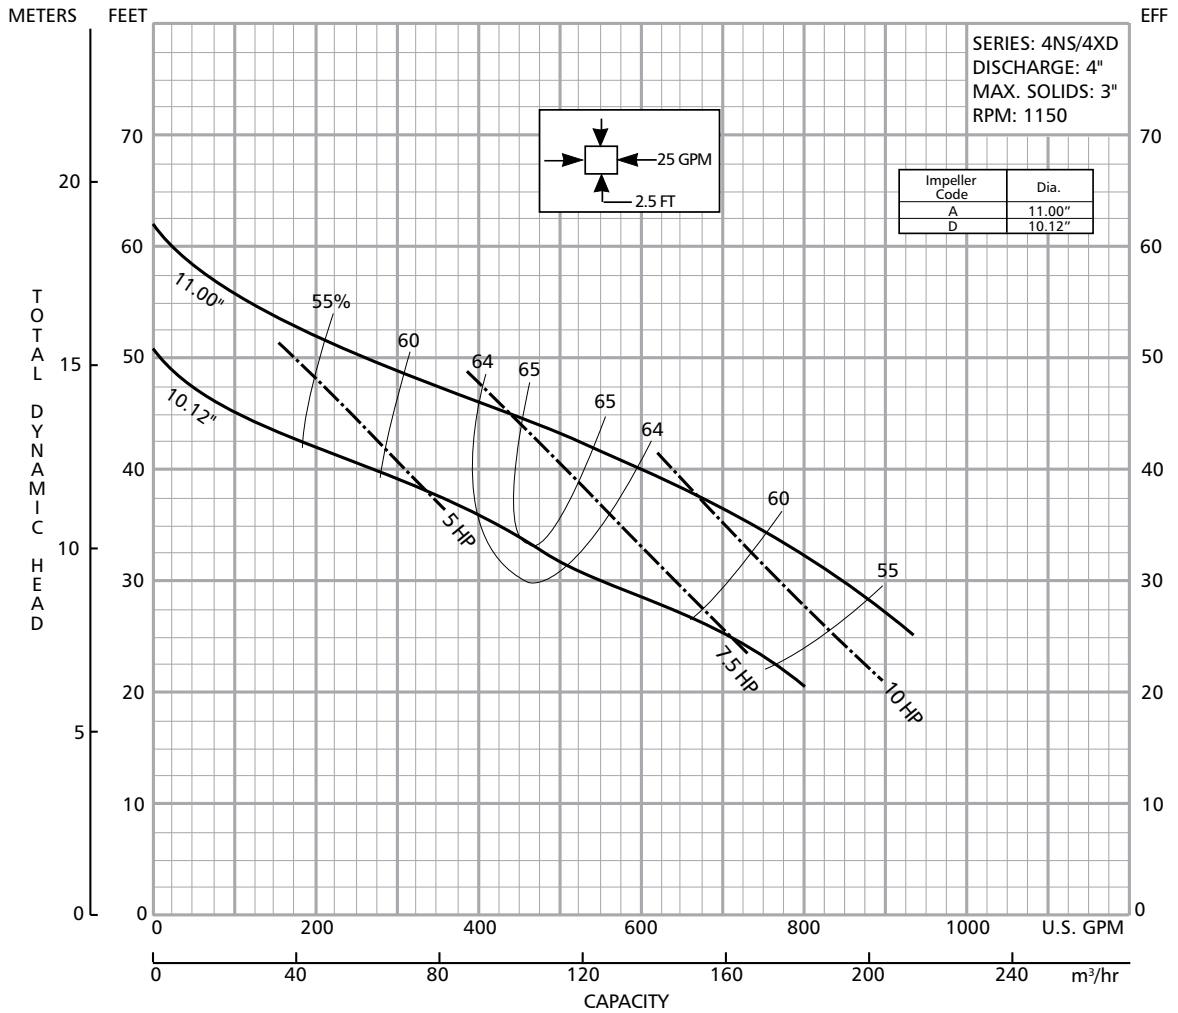

ITT

Wastewater

Goolds Pumps and the ITT Engineered Blocks Symbol are registered trademarks and tradenames of ITT Corporation. SPECIFICATIONS ARE SUBJECT TO CHANGE WITHOUT NOTICE.

C4NS May, 2008
© 2008 ITT Corporation

Engineered for life

Customer _____	
Pump Item _____	
Condition of Service _____	Imp. Dia. _____
_____ GPM _____	TDH _____ EFF%
Certified for: _____	Approval ☐
By _____ Date _____	Record ☐