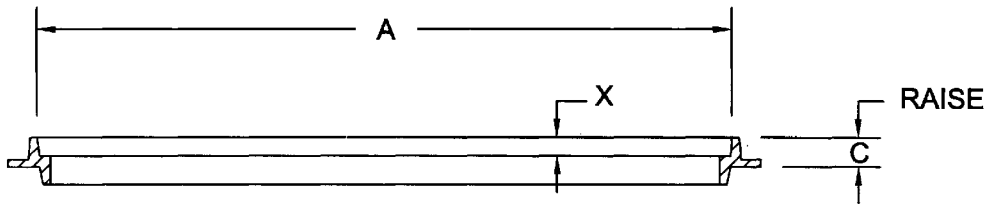

EXTENSION FRAME FOR CB FRAMES & COVERS / GRATES

ITEM NUMBER 22420

SUITABLE FOR ITEMS LISTED ON PAGES 45 THRU 52.

ITEM NUMBER	DIMENSIONS IN INCHES				SUITABLE FOR ITEM
	A	B	C	X	
24840	48	22	2	1-1/4	23405

FLUSH INLET EXTENSION

ITEM NUMBER	DIMENSIONS IN INCHES				SUITABLE FOR ITEM
	A	B	C	X	
24830	48	22	2	1-1/4	22617, & 22618

CURB INLET EXTENSION

ITEM NUMBER	DIMENSIONS IN INCHES				SUITABLE FOR ITEM
	A	B	C	X	
24815	48	22	1-1/2	1-1/4	23405 & 22617