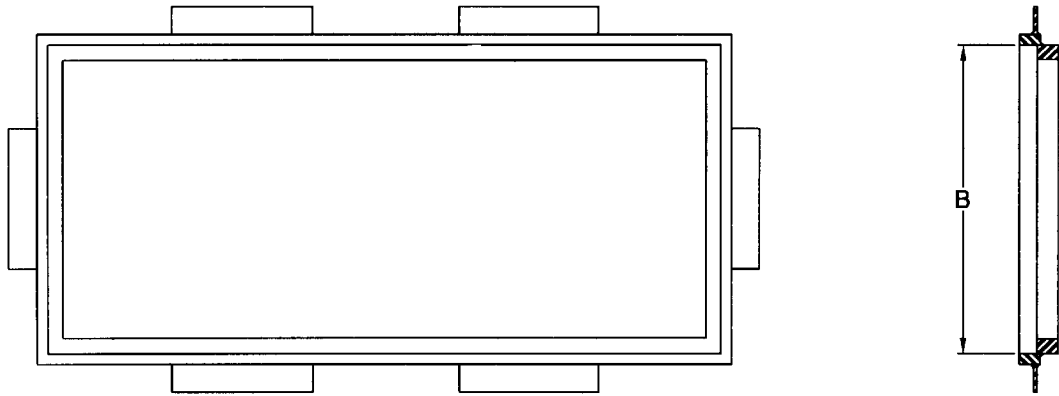

EXTENSION FRAME FOR CB FRAMES & COVERS / GRATES

ITEM NUMBER 22420

SUITABLE FOR ITEMS LISTED ON PAGES 45 THRU 52.

ITEM NUMBER	DIMENSIONS IN INCHES				SUITABLE FOR ITEM
	A	B	C	X	
24840	48	22	2	1-1/4	23405

FLUSH INLET EXTENSION

ITEM NUMBER	DIMENSIONS IN INCHES				SUITABLE FOR ITEM
	A	B	C	X	
24830	48	22	2	1-1/4	22617, & 22618

... CURB INLET EXTENSION ...

ITEM NUMBER	DIMENSIONS IN INCHES				SUITABLE FOR ITEM
	A	B	C	X	
24815	48	22	1-1/2	1-1/4	23405 & 22617

STEEL EXTENSION FOR FLUSH & CURB INLETS