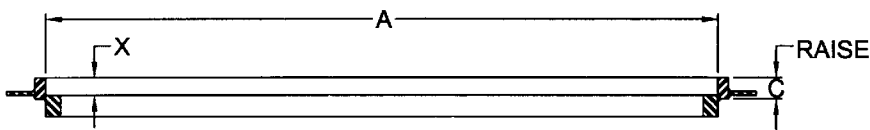

EXTENSION FRAME FOR CB FRAMES & COVERS / GRATES

ITEM NUMBER 22420

SUITABLE FOR ITEMS LISTED ON PAGES 45 THRU 52.

ITEM NUMBER	DIMENSIONS IN INCHES				SUITABLE FOR ITEM
	A	B	C	X	
24840	48	22	2	1-1/4	23405

FLUSH INLET EXTENSION

ITEM NUMBER	DIMENSIONS IN INCHES				SUITABLE FOR ITEM
	A	B	C	X	
24830	48	22	2	1-1/4	22617, & 22618

... CURB INLET EXTENSION ...

ITEM NUMBER	DIMENSIONS IN INCHES				SUITABLE FOR ITEM
	A	B	C	X	
24815	48	22	1-1/2	1-1/4	23405 & 22617