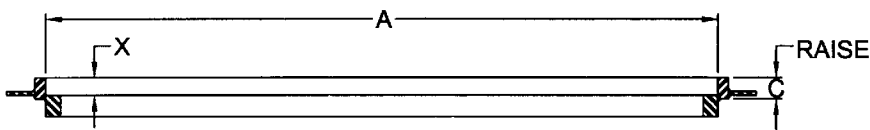

EXTENSION FRAME FOR CB FRAMES & COVERS / GRATES

ITEM NUMBER 22420

SUITABLE FOR ITEMS LISTED ON PAGES 45 THRU 52.

ITEM NUMBER	DIMENSIONS IN INCHES				SUITABLE FOR ITEM
	A	B	C	X	
24840	48	22	2	1-1/4	23405

FLUSH INLET EXTENSION

ITEM NUMBER	DIMENSIONS IN INCHES				SUITABLE FOR ITEM
	A	B	C	X	
24830	48	22	2	1-1/4	22617, & 22618

CURB INLET EXTENSION

ITEM NUMBER	DIMENSIONS IN INCHES				SUITABLE FOR ITEM
	A	B	C	X	
24815	48	22	1-1/2	1-1/4	23405 & 22617