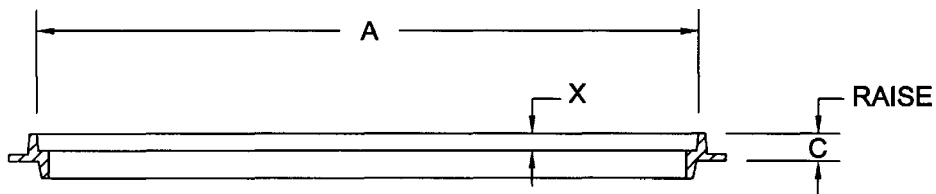

EXTENSION FRAME FOR CB FRAMES & COVERS / GRATES

ITEM NUMBER 22420

SUITABLE FOR ITEMS LISTED ON PAGES 45 THRU 52.

ITEM NUMBER	DIMENSIONS IN INCHES				SUITABLE FOR ITEM
	A	B	C	X	
24840	48	22	2	1-1/4	23405

FLUSH INLET EXTENSION

ITEM NUMBER	DIMENSIONS IN INCHES				SUITABLE FOR ITEM
	A	B	C	X	
24830	48	22	2	1-1/4	22617, & 22618

CURB INLET EXTENSION

ITEM NUMBER	DIMENSIONS IN INCHES				SUITABLE FOR ITEM
	A	B	C	X	
24815	48	22	1-1/2	1-1/4	23405 & 22617

STEEL EXTENSION FOR FLUSH & CURB INLETS