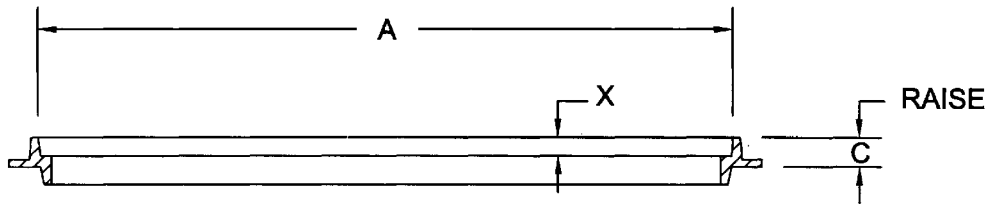

EXTENSION FRAME FOR CB FRAMES & COVERS / GRATES

ITEM NUMBER 22420

SUITABLE FOR ITEMS LISTED ON PAGES 45 THRU 52.

ITEM NUMBER	DIMENSIONS IN INCHES				SUITABLE FOR ITEM
	A	B	C	X	
24840	48	22	2	1-1/4	23405

FLUSH INLET EXTENSION

ITEM NUMBER	DIMENSIONS IN INCHES				SUITABLE FOR ITEM
	A	B	C	X	
24830	48	22	2	1-1/4	22617, & 22618

... CURB INLET EXTENSION ...

ITEM NUMBER	DIMENSIONS IN INCHES				SUITABLE FOR ITEM
	A	B	C	X	
24815	48	22	1-1/2	1-1/4	23405 & 22617