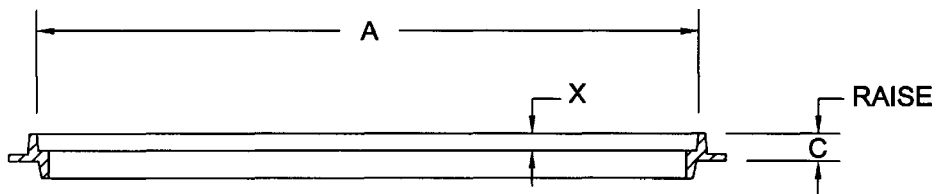

EXTENSION FRAME FOR CB FRAMES & COVERS / GRATES

ITEM NUMBER 22420

SUITABLE FOR ITEMS LISTED ON PAGES 45 THRU 52.

ITEM NUMBER	DIMENSIONS IN INCHES				SUITABLE FOR ITEM
	A	B	C	X	
24840	48	22	2	1-1/4	23405

FLUSH INLET EXTENSION

ITEM NUMBER	DIMENSIONS IN INCHES				SUITABLE FOR ITEM
	A	B	C	X	
24830	48	22	2	1-1/4	22617, & 22618

... CURB INLET EXTENSION ...

ITEM NUMBER	DIMENSIONS IN INCHES				SUITABLE FOR ITEM
	A	B	C	X	
24815	48	22	1-1/2	1-1/4	23405 & 22617

STEEL EXTENSION FOR FLUSH & CURB INLETS