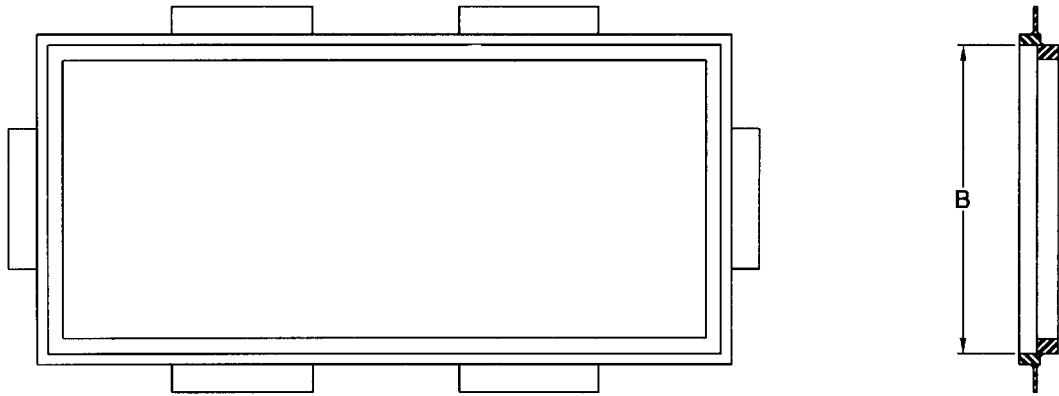

EXTENSION FRAME FOR CB FRAMES & COVERS / GRATES

ITEM NUMBER 22420

SUITABLE FOR ITEMS LISTED ON PAGES 45 THRU 52.

ITEM NUMBER	DIMENSIONS IN INCHES				SUITABLE FOR ITEM
	A	B	C	X	
24840	48	22	2	1-1/4	23405

FLUSH INLET EXTENSION

ITEM NUMBER	DIMENSIONS IN INCHES				SUITABLE FOR ITEM
	A	B	C	X	
24830	48	22	2	1-1/4	22617, & 22618

CURB INLET EXTENSION

ITEM NUMBER	DIMENSIONS IN INCHES				SUITABLE FOR ITEM
	A	B	C	X	
24815	48	22	1-1/2	1-1/4	23405 & 22617

STEEL EXTENSION FOR FLUSH & CURB INLETS