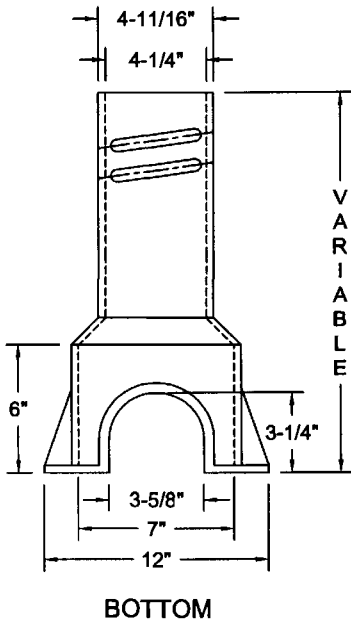

TOP W / BTM. FLANGE

TOP W / TOP FLANGE

ITEM NUMBER	DIMENSIONS IN INCHES		
	TOP	BOTTOM	RANGE
30461	10	15	20 - 24
30462	10	24	28 - 33
30562	16	24	28 - 38
30564	16	36	40 - 51
30664	26	36	40 - 61
30666	26	48	52 - 82
30668	26	60	63 - 83
30669	36	36	50 - 80

**FIXED PIONEER STYLE ADAPTER**

ITEM NUMBER	DIMENSIONS IN INCHES					SUITABLE FOR
	A	B	C	X	E	
30S20	1-3/4	5-5/8	6-3/8	1	6	VALVE BOXES
30S21	1-3/4	5-5/8	6-3/8	1	12	VALVE BOXES
30S22	1-3/4	5-5/8	6-3/8	1	18	VALVE BOXES
38S10	1-3/4	4-1/2	5-5/8	1	6	ROADWAY BOXES
38S11	1-3/4	4-1/2	5-5/8	1	12	ROADWAY BOXES

**ADJUSTABLE PIONEER STYLE ADAPTERS**

SUITABLE FOR VALVE & ROADWAY BOXES

VALVE BOX LIDS

ITEM NO. VBLID

ITEM NUMBER	DIMENSIONS IN INCHES		
	TOP	BOTTOM	RANGE
38145R	18	44	49 - 62

RISER	
ITEM NUMBER	RANGE
39009	2 - 6

NOTE: LIDS ARE AVAILABLE MARKED WATER & SEWER. UNLESS SPECIFIED, LIDS MARKED "WATER" WILL BE SHIPPED.

**ROADWAY BOXES**

SLIP TYPE

ITEM NUMBER	DIMENSIONS IN INCHES			
	TOP	BOTTOM	EXTN.	RANGE
39143R	18	34	-	36 - 48
39144R	18	34	#39049	42 - 62
39145R	18	44	-	49 - 62