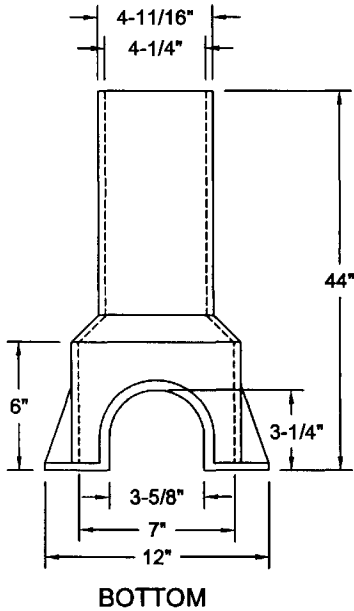

ITEM NUMBER	DIMENSIONS IN INCHES		
	TOP	BOTTOM	RANGE
38145R	18	44	49 - 62

RISER	
ITEM NUMBER	RANGE
39009	2 - 6

NOTE: LIDS ARE AVAILABLE MARKED WATER & SEWER. UNLESS SPECIFIED, LIDS MARKED "WATER" WILL BE SHIPPED.

ROADWAY BOXES

SLIP TYPE