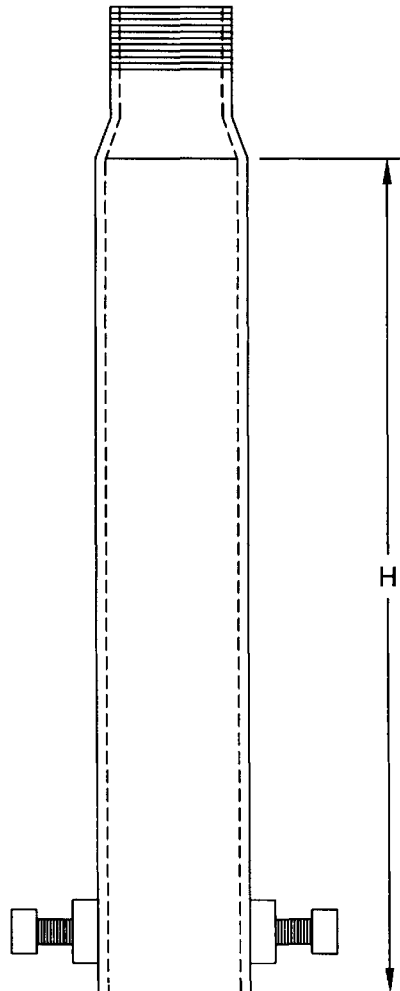

NOTE: ABOVE EXTENSIONS ARE AVAILABLE FOR 1", 1-1/4" & 1-1/2" PIPE.

ERIE / ARCH CURB BOX EXTENSIONS & REPAIR LID