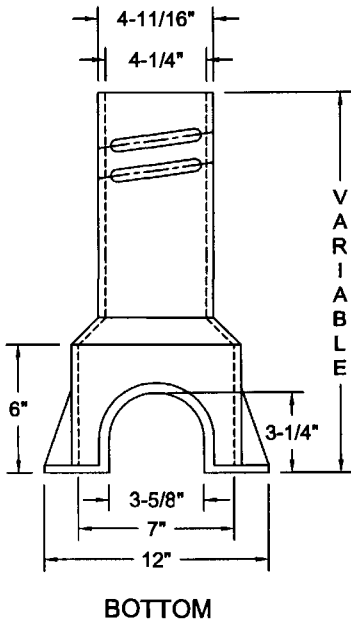

ITEM NUMBER	DIMENSIONS IN INCHES		
	TOP	BOTTOM	RANGE
30461	10	15	20 - 24
30462	10	24	28 - 33
30562	16	24	28 - 38
30564	16	36	40 - 51
30664	26	36	40 - 61
30666	26	48	52 - 82
30668	26	60	63 - 83
30669	36	36	50 - 80

**FIXED PIONEER STYLE ADAPTER**

ITEM NUMBER	DIMENSIONS IN INCHES					SUITABLE FOR
	A	B	C	X	E	
30S20	1-3/4	5-5/8	6-3/8	1	6	VALVE BOXES
30S21	1-3/4	5-5/8	6-3/8	1	12	VALVE BOXES
30S22	1-3/4	5-5/8	6-3/8	1	18	VALVE BOXES
38S10	1-3/4	4-1/2	5-5/8	1	6	ROADWAY BOXES
38S11	1-3/4	4-1/2	5-5/8	1	12	ROADWAY BOXES

**ADJUSTABLE PIONEER STYLE ADAPTERS**

SUITABLE FOR VALVE & ROADWAY BOXES

VALVE BOX LIDS

ITEM NO. VBLID

ITEM NUMBER	DIMENSIONS IN INCHES		
	TOP	BOTTOM	RANGE
38145R	18	44	49 - 62

RISER	
ITEM NUMBER	RANGE
39009	2 - 6

NOTE: LIDS ARE AVAILABLE MARKED WATER & SEWER. UNLESS SPECIFIED, LIDS MARKED "WATER" WILL BE SHIPPED.

**ROADWAY BOXES**

SLIP TYPE

ITEM NUMBER	DIMENSIONS IN INCHES			
	TOP	BOTTOM	EXTN.	RANGE
39143R	18	34	-	36 - 48
39144R	18	34	#39049	42 - 62
39145R	18	44	-	49 - 62