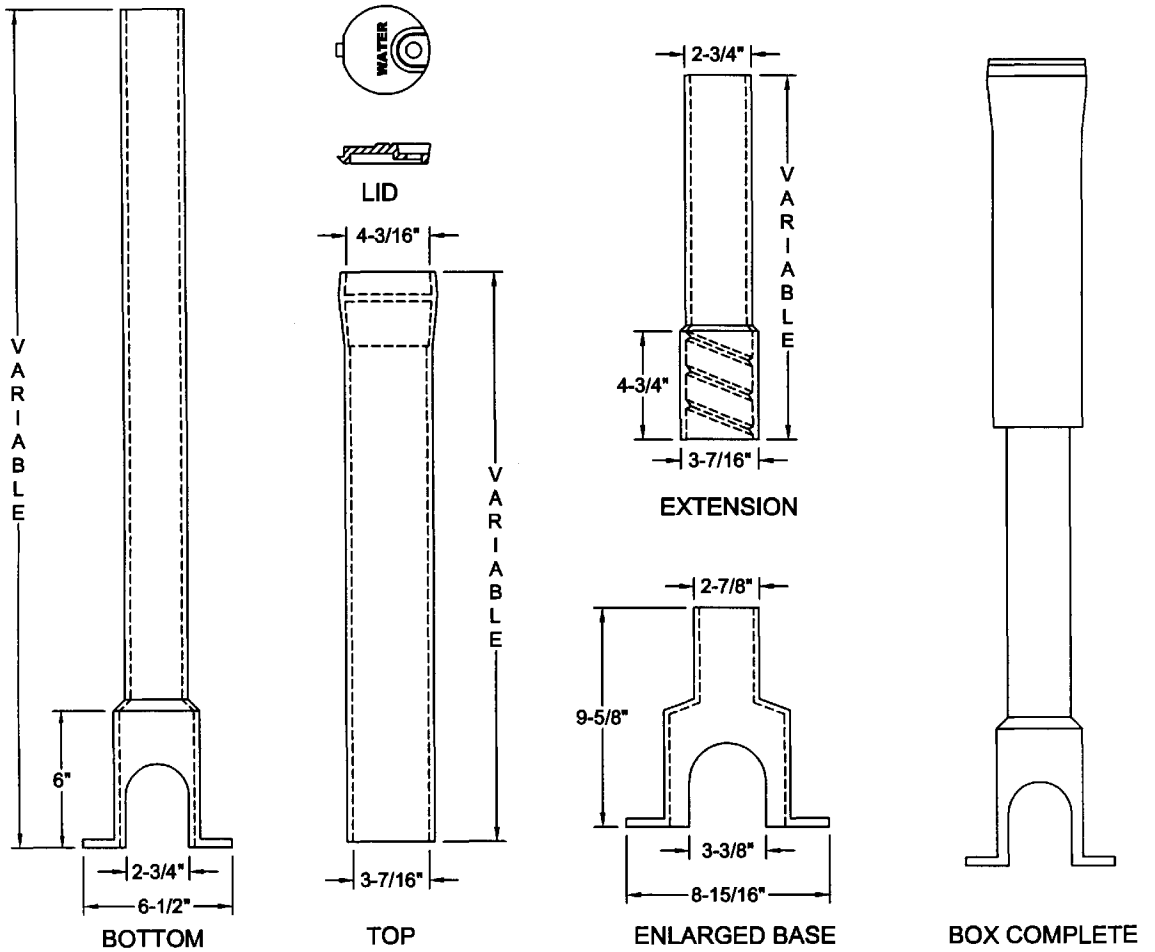

ITEM NUMBER	DIMENSIONS IN INCHES		
	TOP	BOTTOM	RANGE
36094E	25	39	42 - 60
36095E	25	47	41 - 64
36100E	25	60	54 - 72

EXTENSION	
ITEM NUMBER	RANGE
36151	9
36152	16
36153	28

ENLARGED BASE	HEIGHT INCREASE
36500	6

NOTE: LIDS ARE AVAILABLE MARKED WATER & SEWER. UNLESS SPECIFIED, LIDS MARKED "WATER" WILL BE SHIPPED.

SERVICE BOXES

SLIP TYPE