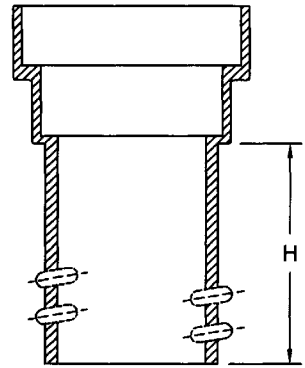

ITEM NUMBER	H (INCHES)
30012	12
30018	18
30024	24

SLIP TYPE
ADJUSTABLE

ITEM NUMBER	H - HEIGHT INCREASE
30210	1
30215	1-1/2
30220	2
30225	2-1/2
30230	3
30240	4
30260	6
30280	8
30300	10
30320	12

FIXED TYPE

ITEM NUMBER	H (INCHES)
32012	12
32018	18
32024	24

SCREW TYPE
ADJUSTABLE

VALVE BOX RISERS - FIXED & ADJUSTABLE