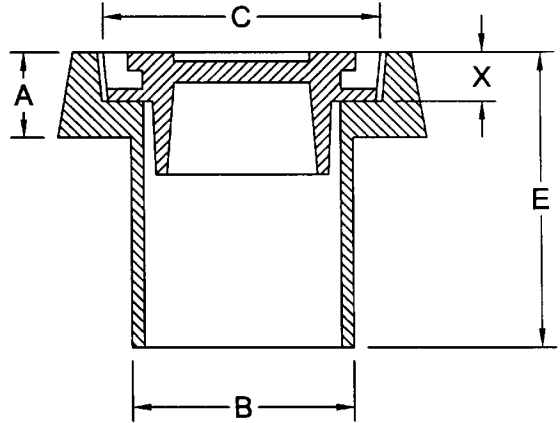

FIXED TYPE

ITEM NUMBER	H (INCHES)
32012	12
32018	18
32024	24

SCREW TYPE  
ADJUSTABLE

**VALVE BOX RISERS - FIXED & ADJUSTABLE**

ITEM NUMBER	DIMENSIONS IN INCHES	
	LENGTH	EXTENSION
31014	18	14
31018	24	18
31024	30	24

ITEM NUMBER	DIMENSIONS IN INCHES	
	LENGTH	EXTENSION
33010	14	10
33014	18	14
33018	24	18
33024	30	24
33030	36	30

SLIP TYPE

SCREW TYPE

**VALVE BOX EXTENSIONS**

ITEM NUMBER	DIMENSIONS IN INCHES					SUITABLE FOR
	A	B	C	X	E	
30F01	1	5-1/2	5-3/4	1	6	VALVE BOXES