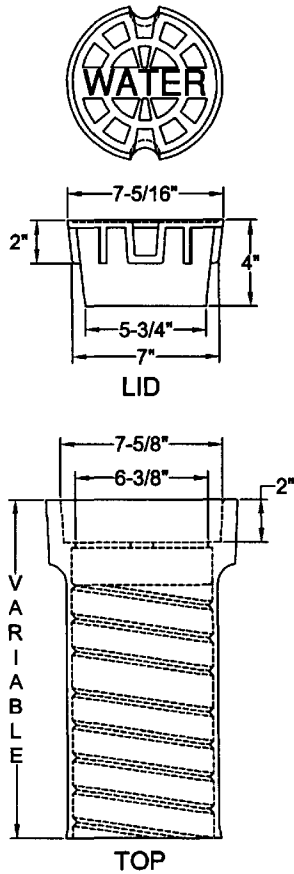

ITEM NUMBER	DIMENSIONS IN INCHES		
	TOP	BOTTOM	RANGE
32461	10	15	19 - 22
32462	10	24	27 - 32
32562	16	24	27 - 37
32563	16	30	33 - 43
32564	16	36	39 - 50
32662	26	30	36 - 52
32664	26	36	39 - 60
32666	26	48	51 - 71
32668	26	60	62 - 82

NOTE: 1.) LIDS ARE AVAILABLE MARKED WATER, SEWER, FIRE, GAS, DRAIN, WATER & SEWER WITH LEFT / RIGHT ARROWS & WITH NO MARKING. UNLESS SPECIFIED, LIDS MARKED "WATER" WILL BE SHIPPED.
2.) LIDS MARKED "WATER" ARE ALSO AVAILABLE WITH A LOCKING DEVICE.

VALVE BOXES, TWO PIECE

SCREW TYPE