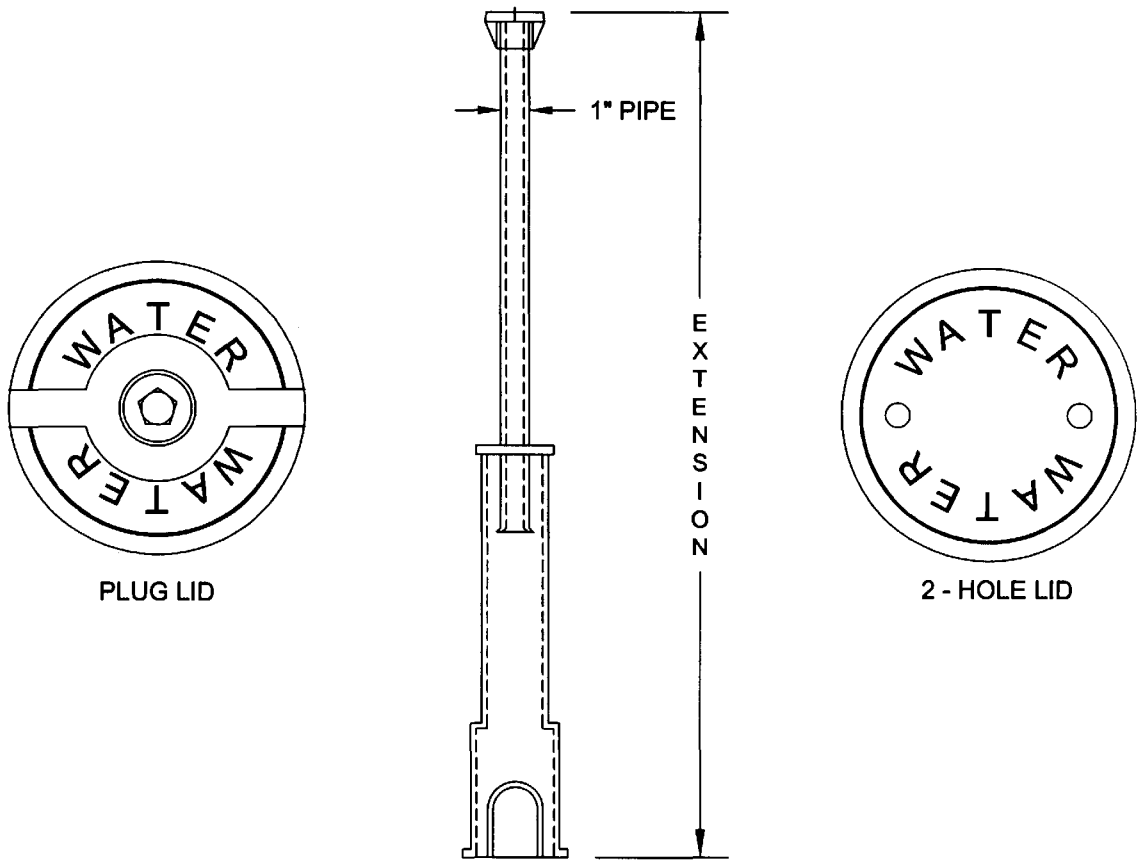

ITEM NUMBER	EXTENSION RANGE	BASE TAPPED (A)
46048	3.0' - 4.0'	2"
46054	3.5' - 4.5'	2"
46060	4.0' - 5.0'	2"
46066	4.5' - 5.5'	2"
46072	5.0' - 6.0'	2"
46078	5.5' - 6.5'	2"
46084	6.0' - 7.0'	2"
46090	6.5' - 7.5'	2"
46096	7.0' - 8.0'	2"

**MINNEAPOLIS STYLE CURB BOXES**

WITH 1-1/4" PIPE

ITEM NUMBER	EXTENSION RANGE	BASE TAPPED (A)
47048	3.0' - 4.0'	2"
47054	3.5' - 4.5'	2"
47060	4.0' - 5.0'	2"
47066	4.5' - 5.5'	2"
47072	5.0' - 6.0'	2"
47078	5.5' - 6.5'	2"
47084	6.0' - 7.0'	2"
47090	6.5' - 7.5'	2"
47096	7.0' - 8.0'	2"

**MINNEAPOLIS STYLE CURB BOXES**

WITH 1-1/2" PIPE

ITEM NUMBER	EXTENSION RANGE
41048	3.0' - 4.0'
41054	3.5' - 4.5'
41060	4.0' - 5.0'
41066	4.5' - 5.5'
41072	5.0' - 6.0'
41078	5.5' - 6.5'
41084	6.0' - 7.0'
41090	6.5' - 7.5'
41096	7.0' - 8.0'

WITH PLUG LID

ITEM NUMBER	EXTENSION RANGE
42048	3.0' - 4.0'
42054	3.5' - 4.5'
42060	4.0' - 5.0'
42066	4.5' - 5.5'
42072	5.0' - 6.0'
42078	5.5' - 6.5'
42084	6.0' - 7.0'
42090	6.5' - 7.5'
42096	7.0' - 8.0'