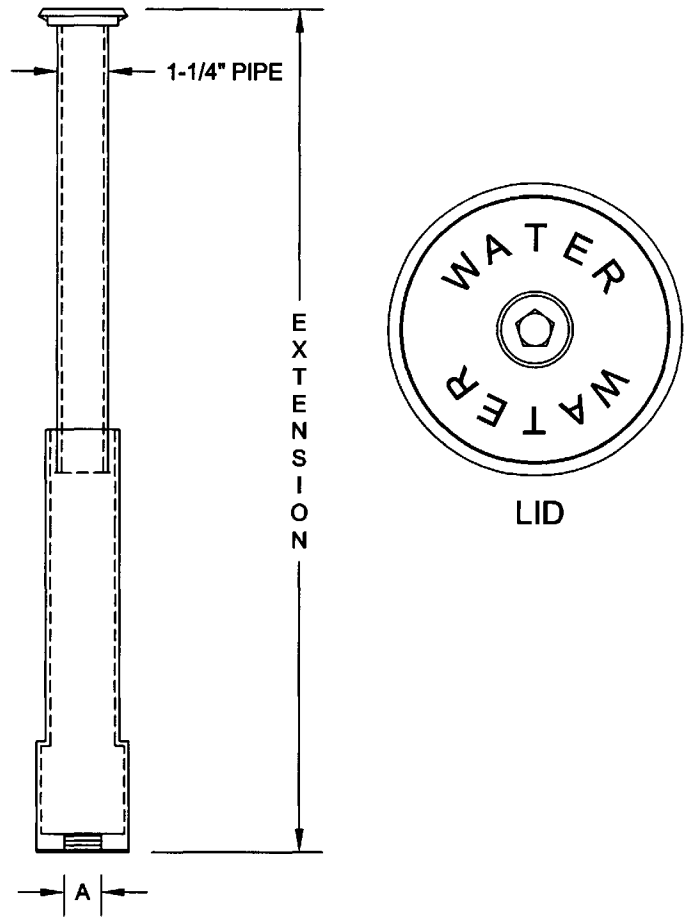

ITEM NUMBER	EXTENSION RANGE	BASE TAPPED (A)
45048	3.0' - 4.0'	1-1/2"
45054	3.5' - 4.5'	1-1/2"
45060	4.0' - 5.0'	1-1/2"
45066	4.5' - 5.5'	1-1/2"
45072	5.0' - 6.0'	1-1/2"
45078	5.5' - 6.5'	1-1/2"
45084	6.0' - 7.0'	1-1/2"
45090	6.5' - 7.5'	1-1/2"
45096	7.0' - 8.0'	1-1/2"

ITEM NUMBER	EXTENSION RANGE	BASE TAPPED (A)
46048	3.0' - 4.0'	2"
46054	3.5' - 4.5'	2"
46060	4.0' - 5.0'	2"
46066	4.5' - 5.5'	2"
46072	5.0' - 6.0'	2"
46078	5.5' - 6.5'	2"
46084	6.0' - 7.0'	2"
46090	6.5' - 7.5'	2"
46096	7.0' - 8.0'	2"

MINNEAPOLIS STYLE CURB BOXES

WITH 1-1/4" PIPE