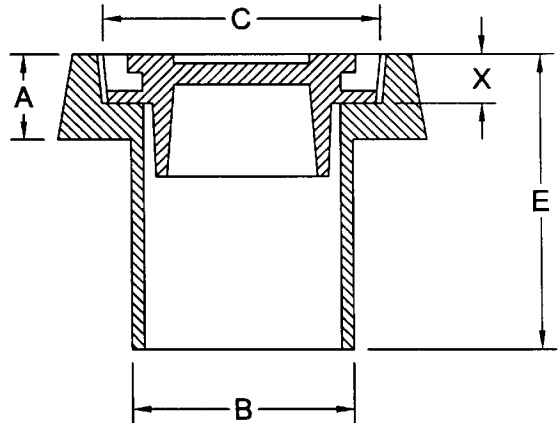

FIXED TYPE

ITEM NUMBER	H (INCHES)
32012	12
32018	18
32024	24

SCREW TYPE  
ADJUSTABLE

**VALVE BOX RISERS - FIXED & ADJUSTABLE**

ITEM NUMBER	DIMENSIONS IN INCHES	
	LENGTH	EXTENSION
31014	18	14
31018	24	18
31024	30	24

ITEM NUMBER	DIMENSIONS IN INCHES	
	LENGTH	EXTENSION
33010	14	10
33014	18	14
33018	24	18
33024	30	24
33030	36	30

SLIP TYPE

SCREW TYPE

**VALVE BOX EXTENSIONS**

ITEM NUMBER	DIMENSIONS IN INCHES					SUITABLE FOR
	A	B	C	X	E	
30F01	1	5-1/2	5-3/4	1	6	VALVE BOXES