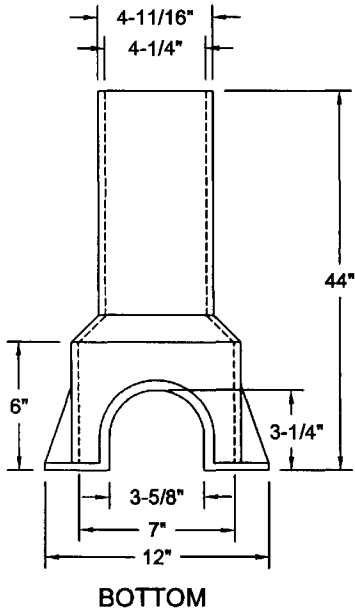

ITEM NUMBER	DIMENSIONS IN INCHES		
	TOP	BOTTOM	RANGE
38145R	18	44	49 - 62

RISER	
ITEM NUMBER	RANGE
39009	2 - 6

NOTE: LIDS ARE AVAILABLE MARKED WATER & SEWER. UNLESS SPECIFIED, LIDS MARKED "WATER" WILL BE SHIPPED.

ROADWAY BOXES

SLIP TYPE