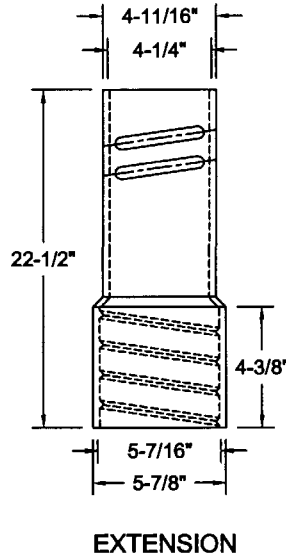

ITEM NUMBER	DIMENSIONS IN INCHES		
	TOP	BOTTOM	RANGE
30461	10	15	20 - 24
30462	10	24	28 - 33
30562	16	24	28 - 38
30564	16	36	40 - 51
30664	26	36	40 - 61
30666	26	48	52 - 82
30668	26	60	63 - 83
30669	36	36	50 - 80

**FIXED PIONEER STYLE ADAPTER**

ITEM NUMBER	DIMENSIONS IN INCHES					SUITABLE FOR
	A	B	C	X	E	
30S20	1-3/4	5-5/8	6-3/8	1	6	VALVE BOXES
30S21	1-3/4	5-5/8	6-3/8	1	12	VALVE BOXES
30S22	1-3/4	5-5/8	6-3/8	1	18	VALVE BOXES
38S10	1-3/4	4-1/2	5-5/8	1	6	ROADWAY BOXES
38S11	1-3/4	4-1/2	5-5/8	1	12	ROADWAY BOXES

**ADJUSTABLE PIONEER STYLE ADAPTERS**

SUITABLE FOR VALVE & ROADWAY BOXES

VALVE BOX LIDS

ITEM NO. VBLID

ITEM NUMBER	DIMENSIONS IN INCHES		
	TOP	BOTTOM	RANGE
38145R	18	44	49 - 62

RISER	
ITEM NUMBER	RANGE
39009	2 - 6

NOTE: LIDS ARE AVAILABLE MARKED WATER & SEWER. UNLESS SPECIFIED, LIDS MARKED "WATER" WILL BE SHIPPED.

**ROADWAY BOXES**

SLIP TYPE

ITEM NUMBER	DIMENSIONS IN INCHES			
	TOP	BOTTOM	EXTN.	RANGE
39143R	18	34	-	36 - 48
39144R	18	34	#39049	42 - 62
39145R	18	44	-	49 - 62