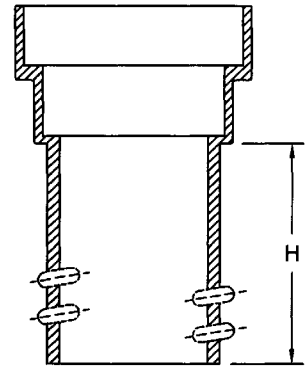

ITEM NUMBER	H (INCHES)
30012	12
30018	18
30024	24

SLIP TYPE
ADJUSTABLE

ITEM NUMBER	H - HEIGHT INCREASE
30210	1
30215	1-1/2
30220	2
30225	2-1/2
30230	3
30240	4
30260	6
30280	8
30300	10
30320	12

FIXED TYPE

ITEM NUMBER	H (INCHES)
32012	12
32018	18
32024	24

SCREW TYPE
ADJUSTABLE

VALVE BOX RISERS - FIXED & ADJUSTABLE