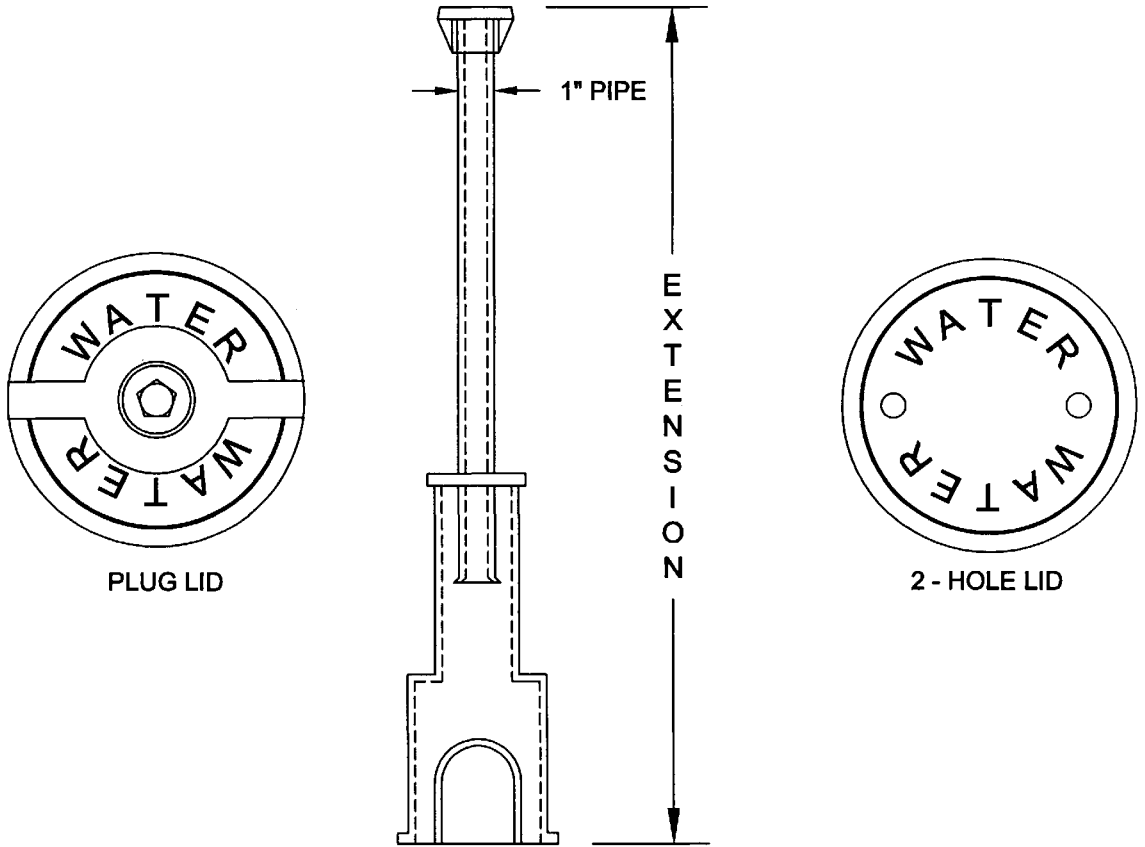

ITEM NUMBER	EXTENSION RANGE
43048	3.0' - 4.0'
43054	3.5' - 4.5'
43060	4.0' - 5.0'
43066	4.5' - 5.5'
43072	5.0' - 6.0'
43078	5.5' - 6.5'
43084	6.0' - 7.0'
43090	6.5' - 7.5'
43096	7.0' - 8.0'

WITH PLUG LID

ITEM NUMBER	EXTENSION RANGE
44048	3.0' - 4.0'
44054	3.5' - 4.5'
44060	4.0' - 5.0'
44066	4.5' - 5.5'
44072	5.0' - 6.0'
44078	5.5' - 6.5'
44084	6.0' - 7.0'
44090	6.5' - 7.5'
44096	7.0' - 8.0'

WITH 2-HOLE LID

NOTE: LIDS ARE AVAILABLE MARKED WATER & SEWER. UNLESS SPECIFIED, LIDS MARKED "WATER" WILL BE SHIPPED.

ERIE / ARCH STYLE CURB BOXES WITH LARGE BASE

SUITABLE FOR 1-1/4", 1-1/2", & 2" CURB STOPS