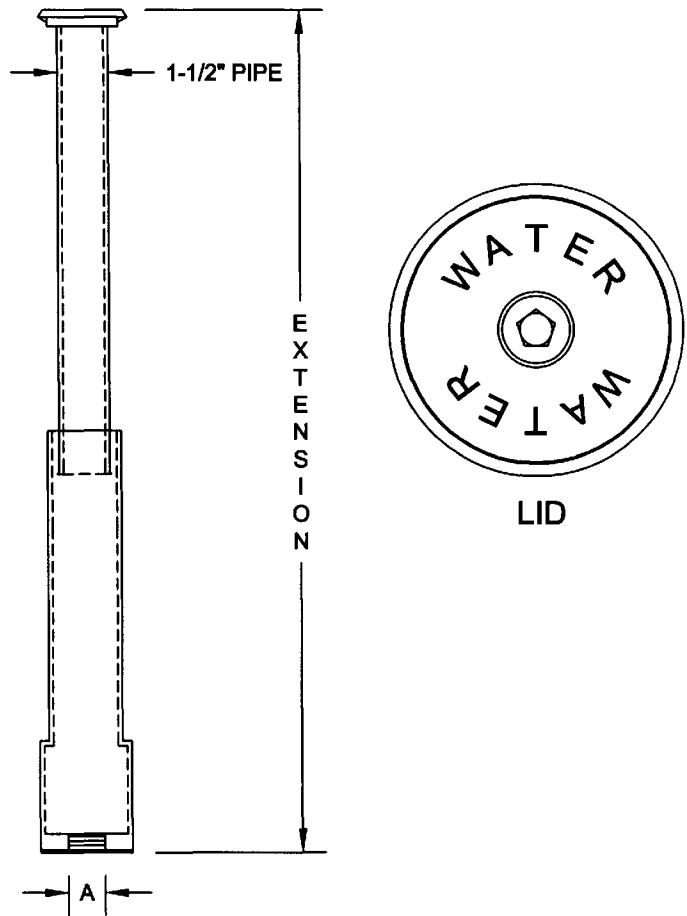

ITEM NUMBER	EXTENSION RANGE	BASE TAPPED (A)
47048	3.0' - 4.0'	2"
47054	3.5' - 4.5'	2"
47060	4.0' - 5.0'	2"
47066	4.5' - 5.5'	2"
47072	5.0' - 6.0'	2"
47078	5.5' - 6.5'	2"
47084	6.0' - 7.0'	2"
47090	6.5' - 7.5'	2"
47096	7.0' - 8.0'	2"

MINNEAPOLIS STYLE CURB BOXES

WITH 1-1/2" PIPE