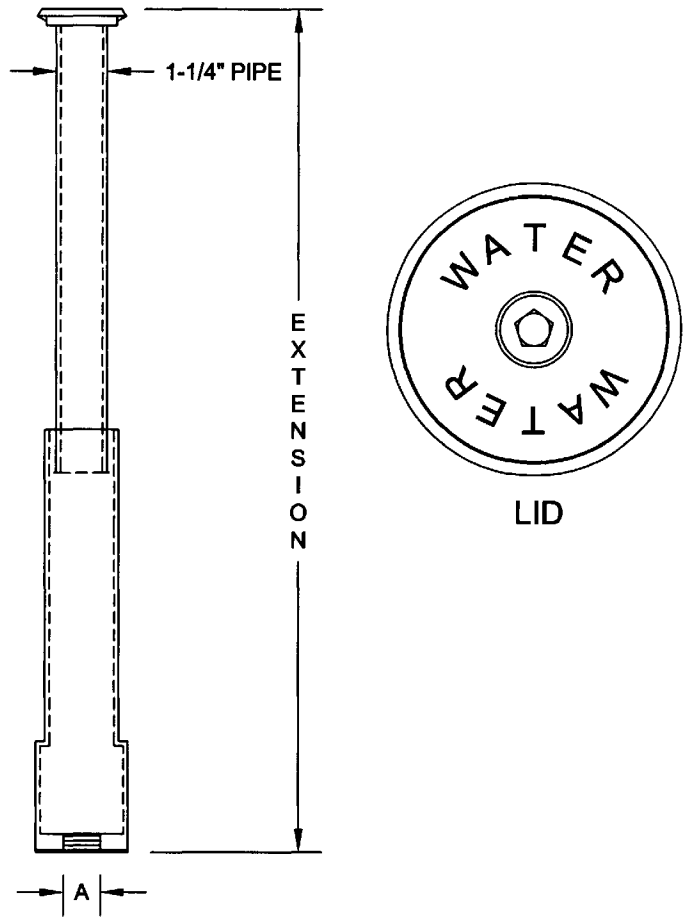

ITEM NUMBER	EXTENSION RANGE	BASE TAPPED (A)
45048	3.0' - 4.0'	1-1/2"
45054	3.5' - 4.5'	1-1/2"
45060	4.0' - 5.0'	1-1/2"
45066	4.5' - 5.5'	1-1/2"
45072	5.0' - 6.0'	1-1/2"
45078	5.5' - 6.5'	1-1/2"
45084	6.0' - 7.0'	1-1/2"
45090	6.5' - 7.5'	1-1/2"
45096	7.0' - 8.0'	1-1/2"

ITEM NUMBER	EXTENSION RANGE	BASE TAPPED (A)
46048	3.0' - 4.0'	2"
46054	3.5' - 4.5'	2"
46060	4.0' - 5.0'	2"
46066	4.5' - 5.5'	2"
46072	5.0' - 6.0'	2"
46078	5.5' - 6.5'	2"
46084	6.0' - 7.0'	2"
46090	6.5' - 7.5'	2"
46096	7.0' - 8.0'	2"

MINNEAPOLIS STYLE CURB BOXES

WITH 1-1/4" PIPE