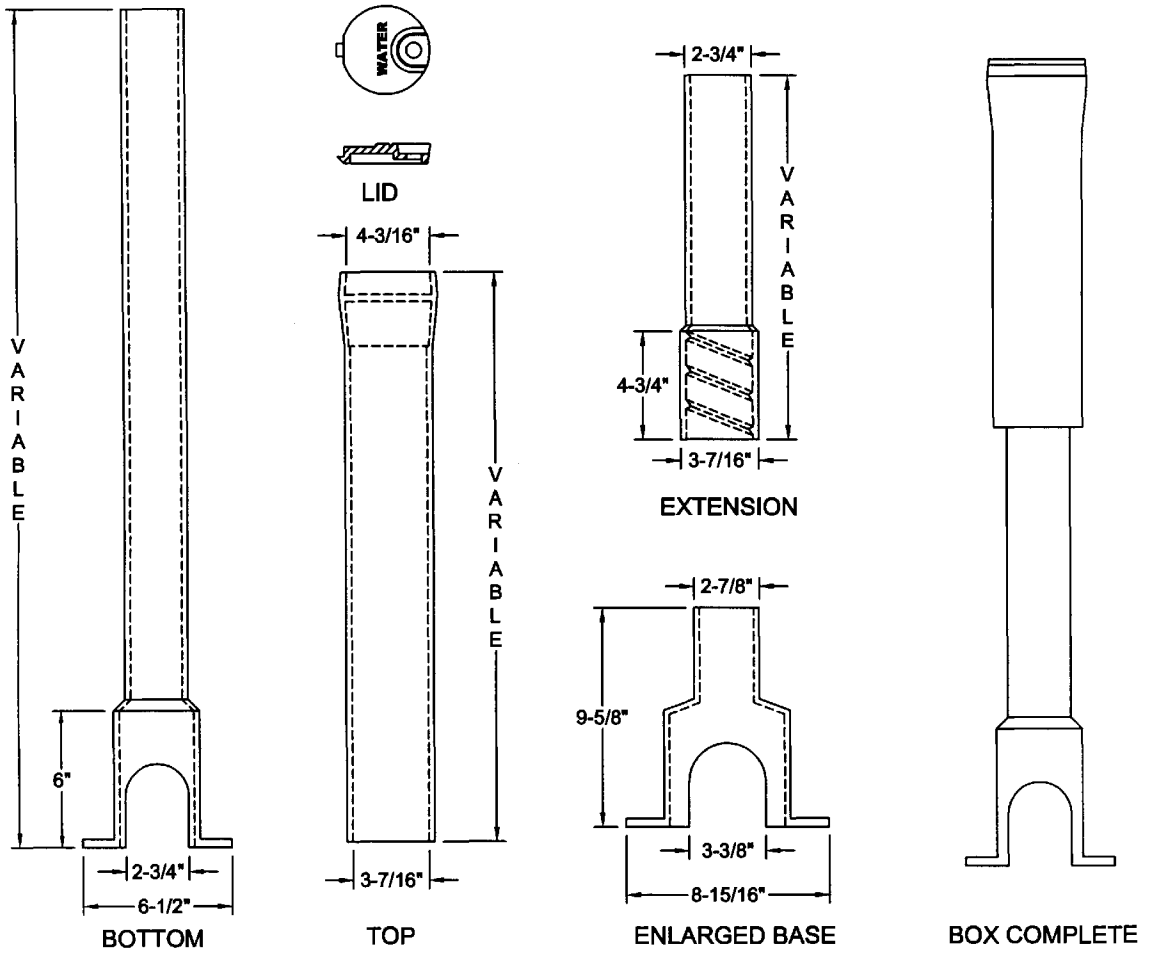

ITEM NUMBER	DIMENSIONS IN INCHES		
	TOP	BOTTOM	RANGE
36094E	25	39	42 - 60
36095E	25	47	41 - 64
36100E	25	60	54 - 72

EXTENSION	
ITEM NUMBER	RANGE
36151	9
36152	16
36153	28

ENLARGED BASE	HEIGHT INCREASE
36500	6

NOTE: LIDS ARE AVAILABLE MARKED WATER & SEWER. UNLESS SPECIFIED, LIDS MARKED "WATER" WILL BE SHIPPED.

SERVICE BOXES

SLIP TYPE