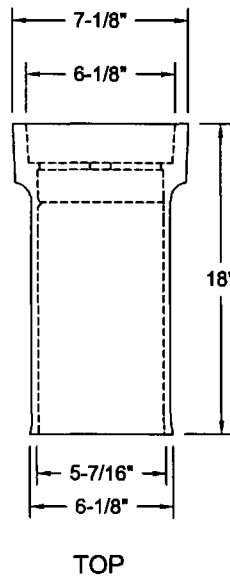

ITEM NUMBER	DIMENSIONS IN INCHES		
	TOP	BOTTOM	RANGE
38145R	18	44	49 - 62

RISER	
ITEM NUMBER	RANGE
39009	2 - 6

NOTE: LIDS ARE AVAILABLE MARKED WATER & SEWER. UNLESS SPECIFIED, LIDS MARKED "WATER" WILL BE SHIPPED.

ROADWAY BOXES

SLIP TYPE