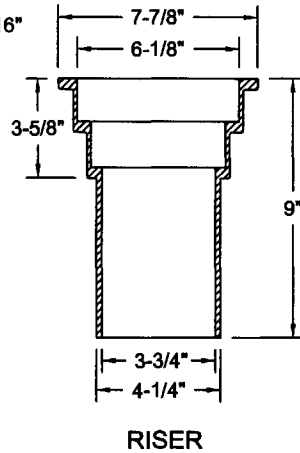

ITEM NUMBER	DIMENSIONS IN INCHES		
	TOP	BOTTOM	RANGE
38145R	18	44	49 - 62

RISER	
ITEM NUMBER	RANGE
39009	2 - 6

NOTE: LIDS ARE AVAILABLE MARKED WATER & SEWER. UNLESS SPECIFIED, LIDS MARKED "WATER" WILL BE SHIPPED.

ROADWAY BOXES

SLIP TYPE