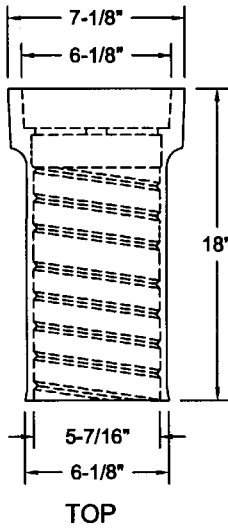

ITEM NUMBER	DIMENSIONS IN INCHES		
	TOP	BOTTOM	RANGE
30461	10	15	20 - 24
30462	10	24	28 - 33
30562	16	24	28 - 38
30564	16	36	40 - 51
30664	26	36	40 - 61
30666	26	48	52 - 82
30668	26	60	63 - 83
30669	36	36	50 - 80

**FIXED PIONEER STYLE ADAPTER**

ITEM NUMBER	DIMENSIONS IN INCHES					SUITABLE FOR
	A	B	C	X	E	
30S20	1-3/4	5-5/8	6-3/8	1	6	VALVE BOXES
30S21	1-3/4	5-5/8	6-3/8	1	12	VALVE BOXES
30S22	1-3/4	5-5/8	6-3/8	1	18	VALVE BOXES
38S10	1-3/4	4-1/2	5-5/8	1	6	ROADWAY BOXES
38S11	1-3/4	4-1/2	5-5/8	1	12	ROADWAY BOXES

**ADJUSTABLE PIONEER STYLE ADAPTERS**

SUITABLE FOR VALVE & ROADWAY BOXES

VALVE BOX LIDS

ITEM NO. VBLID

ITEM NUMBER	DIMENSIONS IN INCHES		
	TOP	BOTTOM	RANGE
38145R	18	44	49 - 62

RISER	
ITEM NUMBER	RANGE
39009	2 - 6

NOTE: LIDS ARE AVAILABLE MARKED WATER & SEWER. UNLESS SPECIFIED, LIDS MARKED "WATER" WILL BE SHIPPED.

**ROADWAY BOXES**

SLIP TYPE

ITEM NUMBER	DIMENSIONS IN INCHES			
	TOP	BOTTOM	EXTN.	RANGE
39143R	18	34	-	36 - 48
39144R	18	34	#39049	42 - 62
39145R	18	44	-	49 - 62