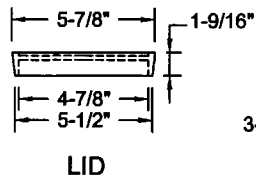

ITEM NUMBER	DIMENSIONS IN INCHES		
	TOP	BOTTOM	RANGE
38145R	18	44	49 - 62

RISER	
ITEM NUMBER	RANGE
39009	2 - 6

NOTE: LIDS ARE AVAILABLE MARKED WATER & SEWER. UNLESS SPECIFIED, LIDS MARKED "WATER" WILL BE SHIPPED.

ROADWAY BOXES

SLIP TYPE