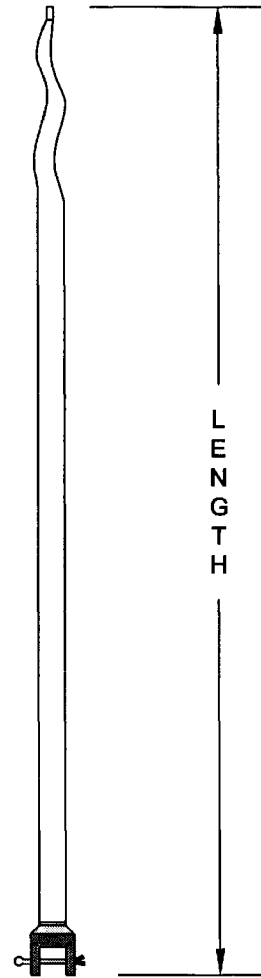

ITEM NUMBER	LENGTH
49018	18"
49024	24"
49030	30"
49033	33"
49036	36"
49042	42"
49048	48"
49054	54"
49060	60"
49066	66"
49072	72"
49078	78"

STEEL RODS

ITEM NUMBER	LENGTH
49S24	24"
49S30	30"
49S36	36"
49S42	42"
49S48	48"

STAINLESS STEEL RODS

STATIONARY RODS AND CENTERING RINGS

SUITABLE FOR SERVICE & CURB BOXES