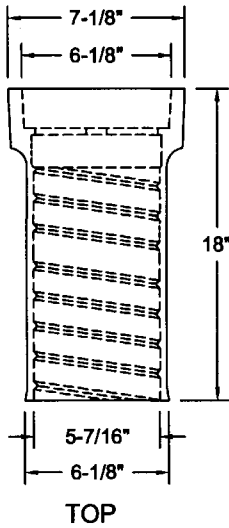

TOP W / BTM. FLANGE

TOP W / TOP FLANGE

ITEM NUMBER	DIMENSIONS IN INCHES		
	TOP	BOTTOM	RANGE
30461	10	15	20 - 24
30462	10	24	28 - 33
30562	16	24	28 - 38
30564	16	36	40 - 51
30664	26	36	40 - 61
30666	26	48	52 - 82
30668	26	60	63 - 83
30669	36	36	50 - 80

**FIXED PIONEER STYLE ADAPTER**

ITEM NUMBER	DIMENSIONS IN INCHES					SUITABLE FOR
	A	B	C	X	E	
30S20	1-3/4	5-5/8	6-3/8	1	6	VALVE BOXES
30S21	1-3/4	5-5/8	6-3/8	1	12	VALVE BOXES
30S22	1-3/4	5-5/8	6-3/8	1	18	VALVE BOXES
38S10	1-3/4	4-1/2	5-5/8	1	6	ROADWAY BOXES
38S11	1-3/4	4-1/2	5-5/8	1	12	ROADWAY BOXES

**ADJUSTABLE PIONEER STYLE ADAPTERS**

SUITABLE FOR VALVE & ROADWAY BOXES

VALVE BOX LIDS

ITEM NO. VBLID

ITEM NUMBER	DIMENSIONS IN INCHES		
	TOP	BOTTOM	RANGE
38145R	18	44	49 - 62

RISER	
ITEM NUMBER	RANGE
39009	2 - 6

NOTE: LIDS ARE AVAILABLE MARKED WATER & SEWER. UNLESS SPECIFIED, LIDS MARKED "WATER" WILL BE SHIPPED.

**ROADWAY BOXES**

SLIP TYPE

ITEM NUMBER	DIMENSIONS IN INCHES			
	TOP	BOTTOM	EXTN.	RANGE
39143R	18	34	-	36 - 48
39144R	18	34	#39049	42 - 62
39145R	18	44	-	49 - 62