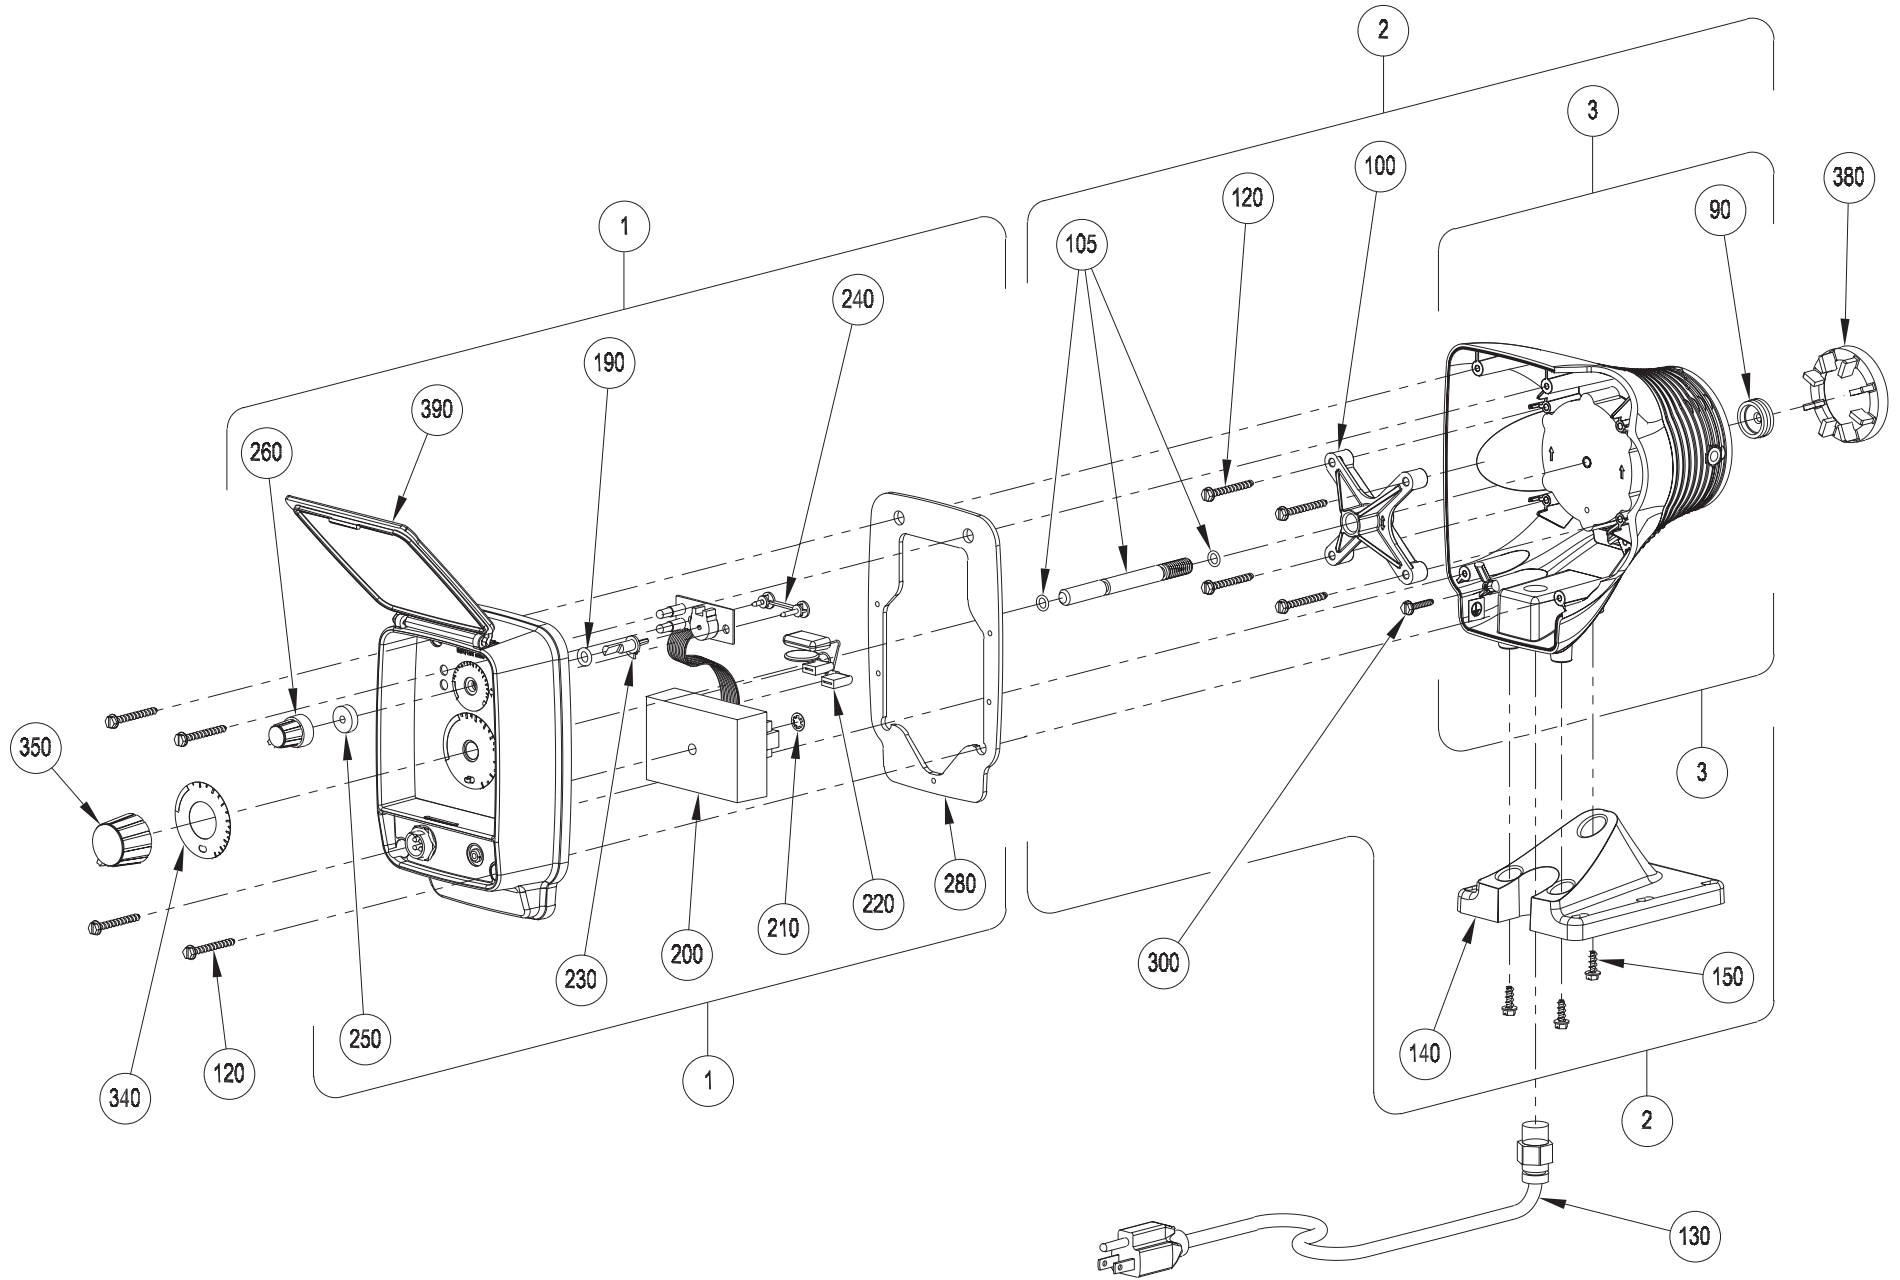

## Series AA7 Drive Assembly Parts List

Key No.	Model Series	Part No.	Description	Qty.
1	AA741, AA751, AA761, AA771, AA781	48016	Control Panel Assembly, 115V	1
	AA742, AA752, AA762, AA772, AA782	48017	Control Panel Assembly, 230-250V	1
	AA743, AA753, AA763, AA773, AA783			
	AA745, AA755, AA765, AA775, AA785			
	AA746, AA756, AA766, AA776, AA786			
	AA747, AA757, AA767, AA777, AA787			
2	AA741, AA751	48034	EPU w/ Stroke Adjustment, 115V	1
	AA742, AA743, AA745, AA746, AA747 AA752, AA753, AA755, AA756, AA757	48035	EPU w/ Stroke Adjustment, 230-250V	1
	AA761	48036	EPU w/ Stroke Adjustment, 115V	1
	AA762, AA763, AA765, AA766, AA767	48037	EPU w/ Stroke Adjustment, 230-250V	1
	AA771, AA781	48038	EPU w/ Stroke Adjustment, 115V	1
	AA772, AA773, AA775, AA776, AA777 AA782, AA783, AA785, AA786, AA787	48039	EPU w/ Stroke Adjustment, 230-250V	1
3	AA741, AA751	48025	EPU, 115V	1
	AA742, AA743, AA745, AA746, AA747 AA752, AA753, AA755, AA756, AA757	48026	EPU, 230-250V	1
	AA761	48027	EPU, 115V	1
	AA762, AA763, AA765, AA766, AA767	48028	EPU, 230-250V	1
	AA771, AA781	48029	EPU, 115V	1
	AA772, AA773, AA775, AA776, AA777 AA782, AA783, AA785, AA786, AA787	48030	EPU, 230-250V	1
90	AA7	10973	Seal	1
100	AA7	38886	Stroke Adjustment Bracket	1
105	AA7	48012	Stroke Adjustment Shaft Assembly	1
120	AA7	41227	Screw	8
130	AA741, AA751, AA761, AA771, AA781	29033CE	Power Cord Assembly, 115V	1
	AA742, AA752, AA762, AA772, AA782	29039CE	Power Cord Assembly, 230V US	1
	AA743, AA753, AA763, AA773, AA783	29042CE	Power Cord Assembly, 230V DIN	1
	AA745, AA755, AA765, AA775, AA785	29044CE	Power Cord Assembly, 240V UK	1