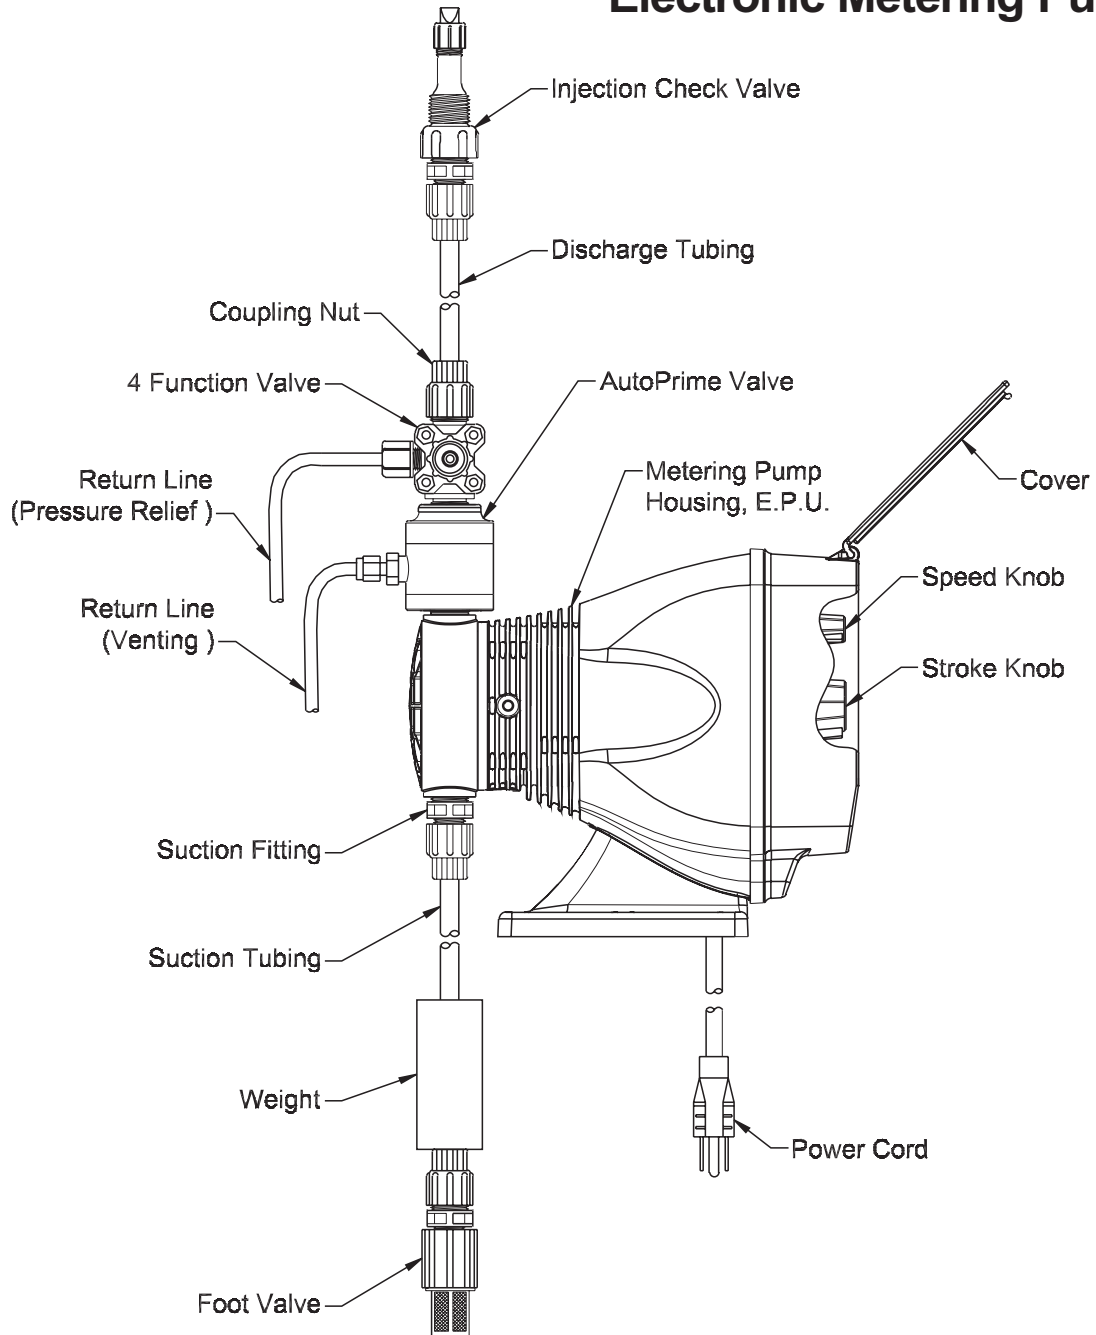

Instruction Supplement

Series AA7

Electronic Metering Pump

Metering Pump Component Diagram

201 Ivyland Road
Ivyland, PA 18974 USA
TEL: (215) 293-0401
FAX: (800) 327-7563
<http://www.lmipumps.com>

ISO 9001 Certified

1975.A 08/03