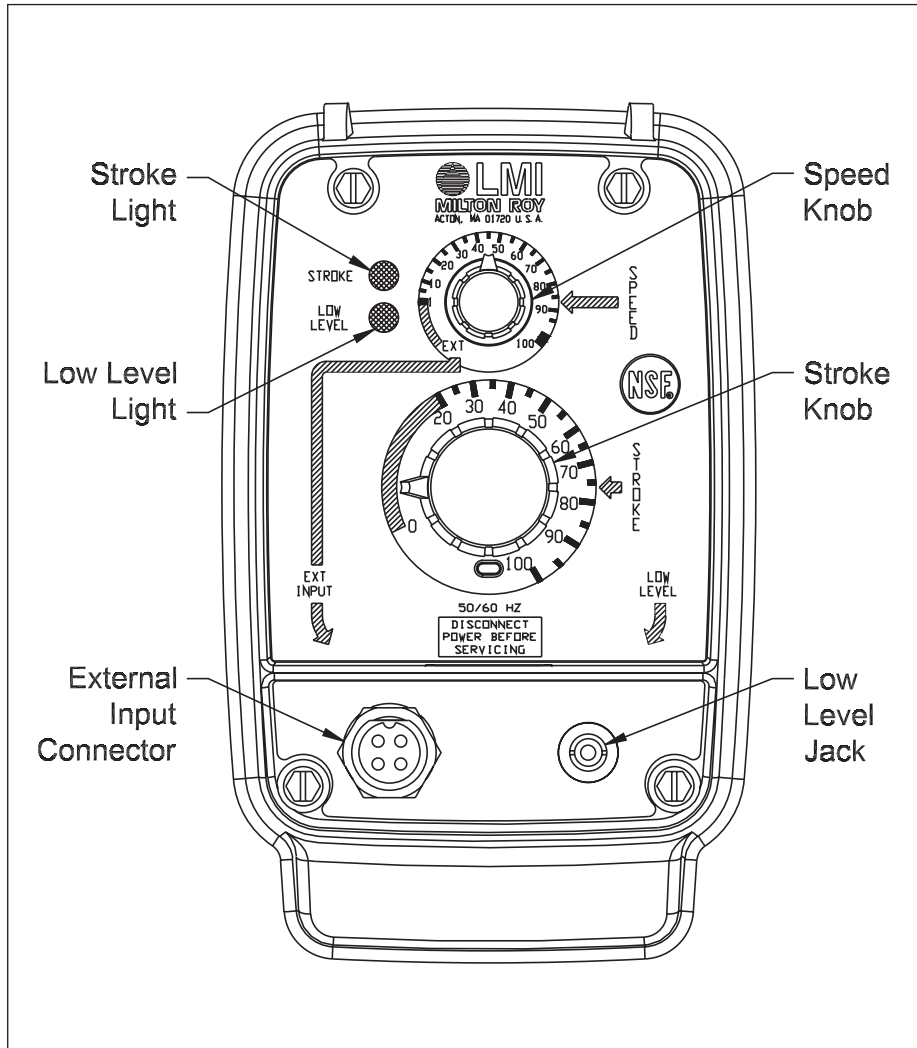

Series AA7 Control Panel Detail