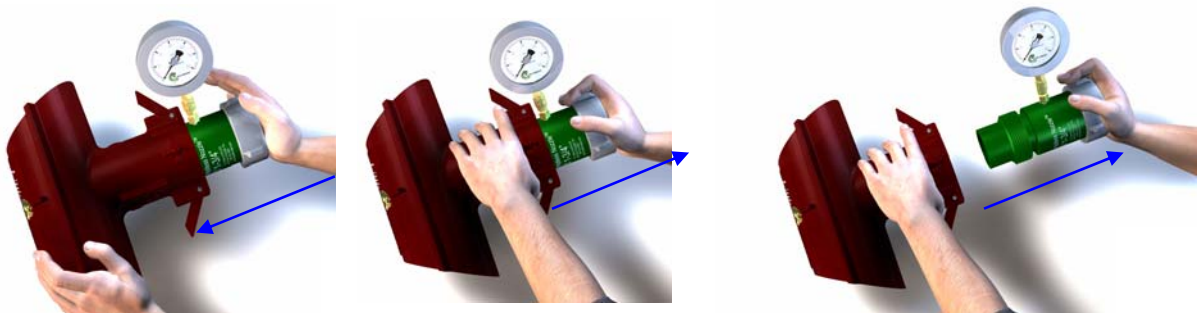

INSTRUCTIONS

Patent Applied For

Thank you for using the Little Hose Monster™.

Before using please read the instructions completely and contact us if there are any questions. The purpose of the Little Hose Monster is to measure flow rate and to diffuse and divert discharge water in fire pump testing, fire flow testing and main flushing. The Little Hose Monster can only be used with the Pitotless Nozzle™ or the Flushing Nozzle. No other equipment is compatible with it. To measure flow rate, use the Pitotless Nozzle. If flow rate measurement is not necessary, use the Flushing Nozzle.

SETUP *No tools necessary*

Insert the Pitotless Nozzle™ or Flushing Nozzle

The Pitotless Nozzle or the Flushing Nozzle is attached by inserting the nozzle outlet into the inlet of the Little Hose Monster. Push it in *as far as it will go** and then back it out until the two spring loaded latch-levers snap into place. The latch-levers will be parallel to the Little Hose Monster body when they are in position.

When the nozzle is installed, securely attach a hose using a spanner wrench.

**As far as it will go:*

The Pitotless Nozzle – the gauge port fitting stops against the inlet.

The Flushing Nozzle – the swivel coupling stops against the inlet.

Remove the Pitotless Nozzle or Flushing Nozzle

Push the Nozzle in to the Little Hose Monster. The latch-levers will open up and be at approximately 45° off the body of the Little Hose Monster and un-hook from the groove on the Nozzle. Hold both latch-levers out and slide the nozzle completely out.