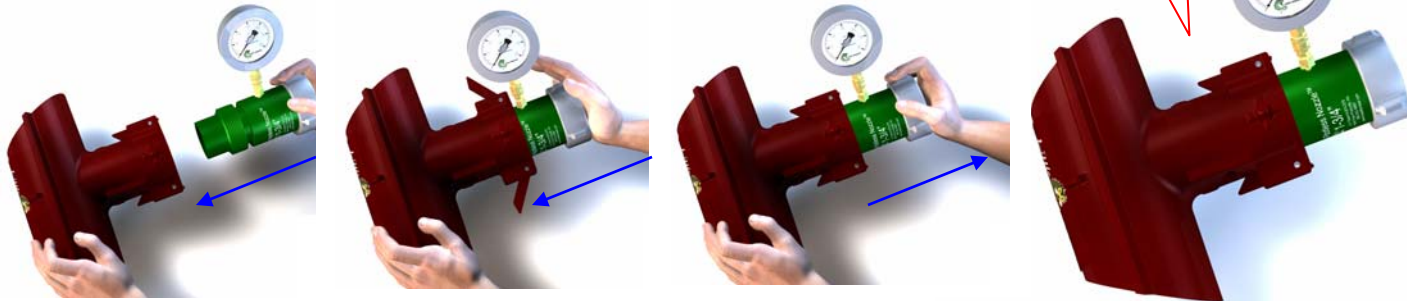

INSTRUCTIONS

Patent Applied For

Thank you for using the Little Hose Monster™.

Before using please read the instructions completely and contact us if there are any questions. The purpose of the Little Hose Monster is to measure flow rate and to diffuse and divert discharge water in fire pump testing, fire flow testing and main flushing. The Little Hose Monster can only be used with the Pitotless Nozzle™ or the Flushing Nozzle. No other equipment is compatible with it. To measure flow rate, use the Pitotless Nozzle. If flow rate measurement is not necessary, use the Flushing Nozzle.

SETUP *No tools necessary*

Insert the Pitotless Nozzle™ or Flushing Nozzle

The Pitotless Nozzle or the Flushing Nozzle is attached by inserting the nozzle outlet into the inlet of the Little Hose Monster. Push it in *as far as it will go** and then back it out until the two spring loaded latch-levers snap into place. The latch-levers will be parallel to the Little Hose Monster body when they are in position.

When the nozzle is installed, securely attach a hose using a spanner wrench.

**As far as it will go:*

The Pitotless Nozzle – the gauge port fitting stops against the inlet.

The Flushing Nozzle – the swivel coupling stops against the inlet.

Remove the Pitotless Nozzle or Flushing Nozzle

Push the Nozzle in to the Little Hose Monster. The latch-levers will open up and be at approximately 45° off the body of the Little Hose Monster and un-hook from the groove on the Nozzle. Hold both latch-levers out and slide the nozzle completely out.