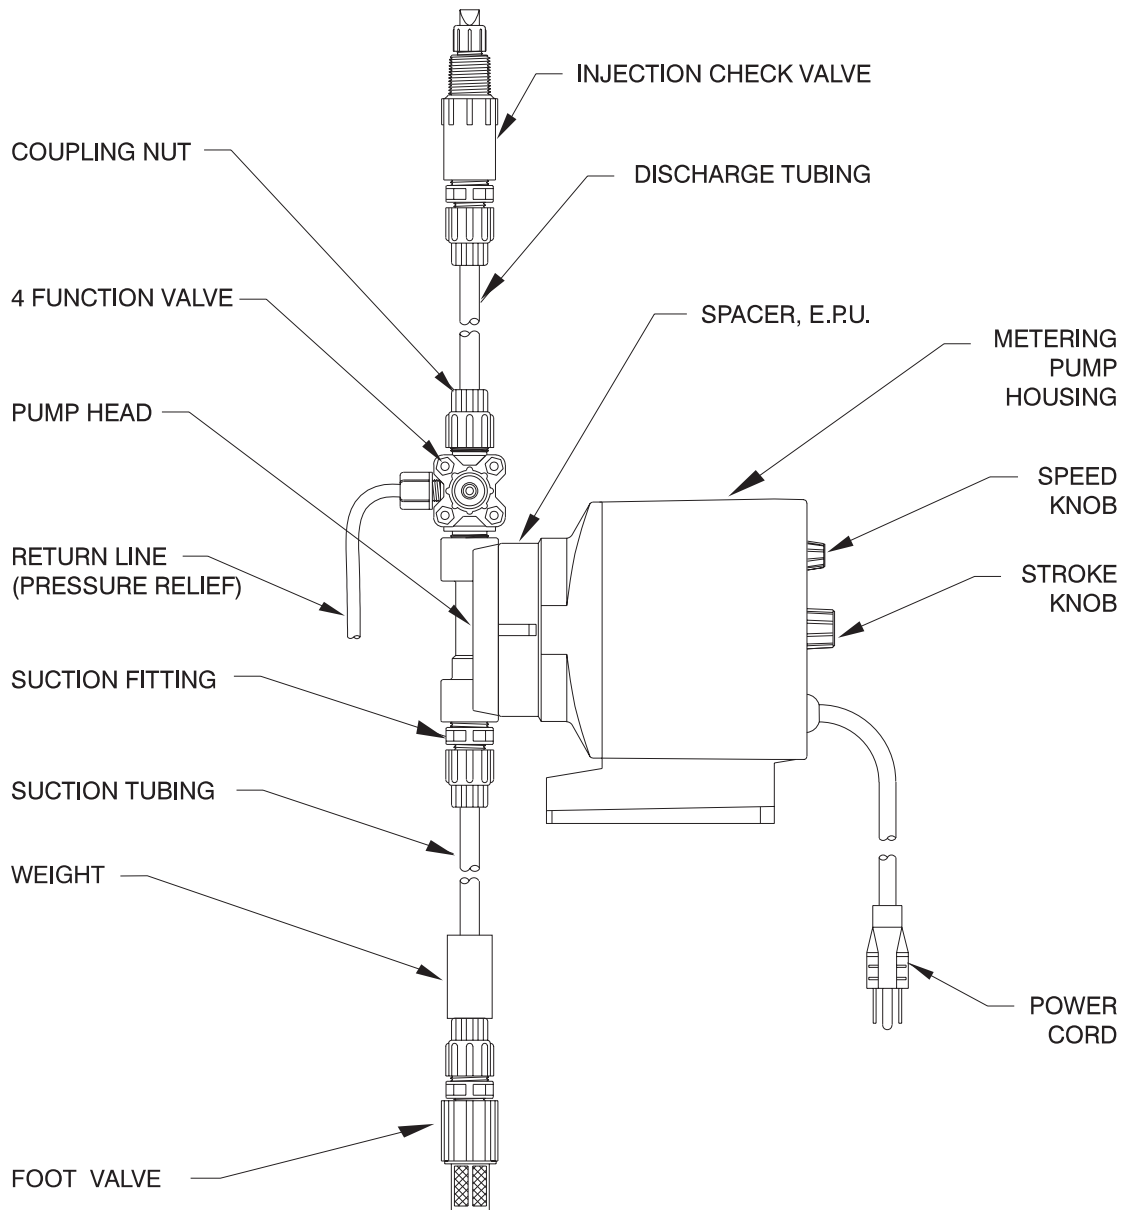

Instruction Supplement

Series P1

Electronic Metering Pump

Metering Pump Component Diagram