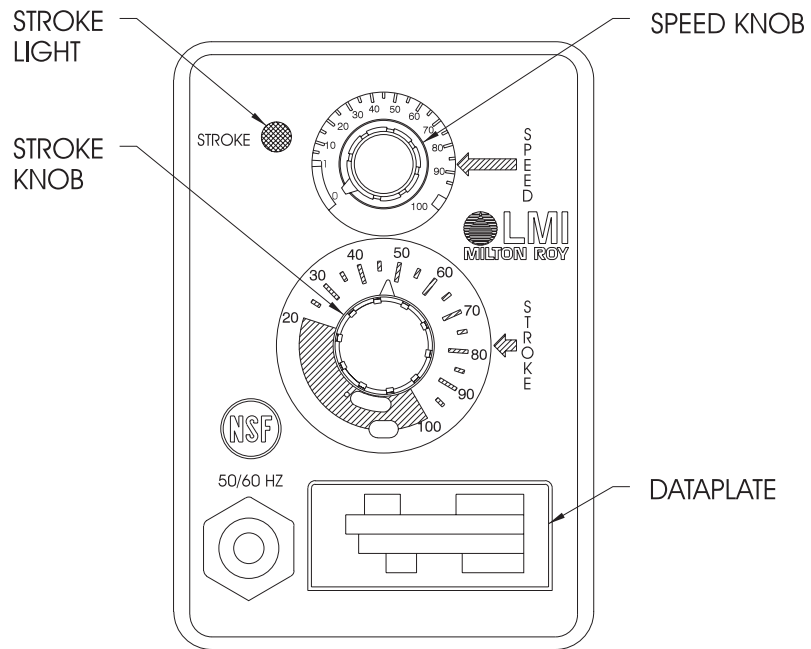

Series P1 Control Panel Detail