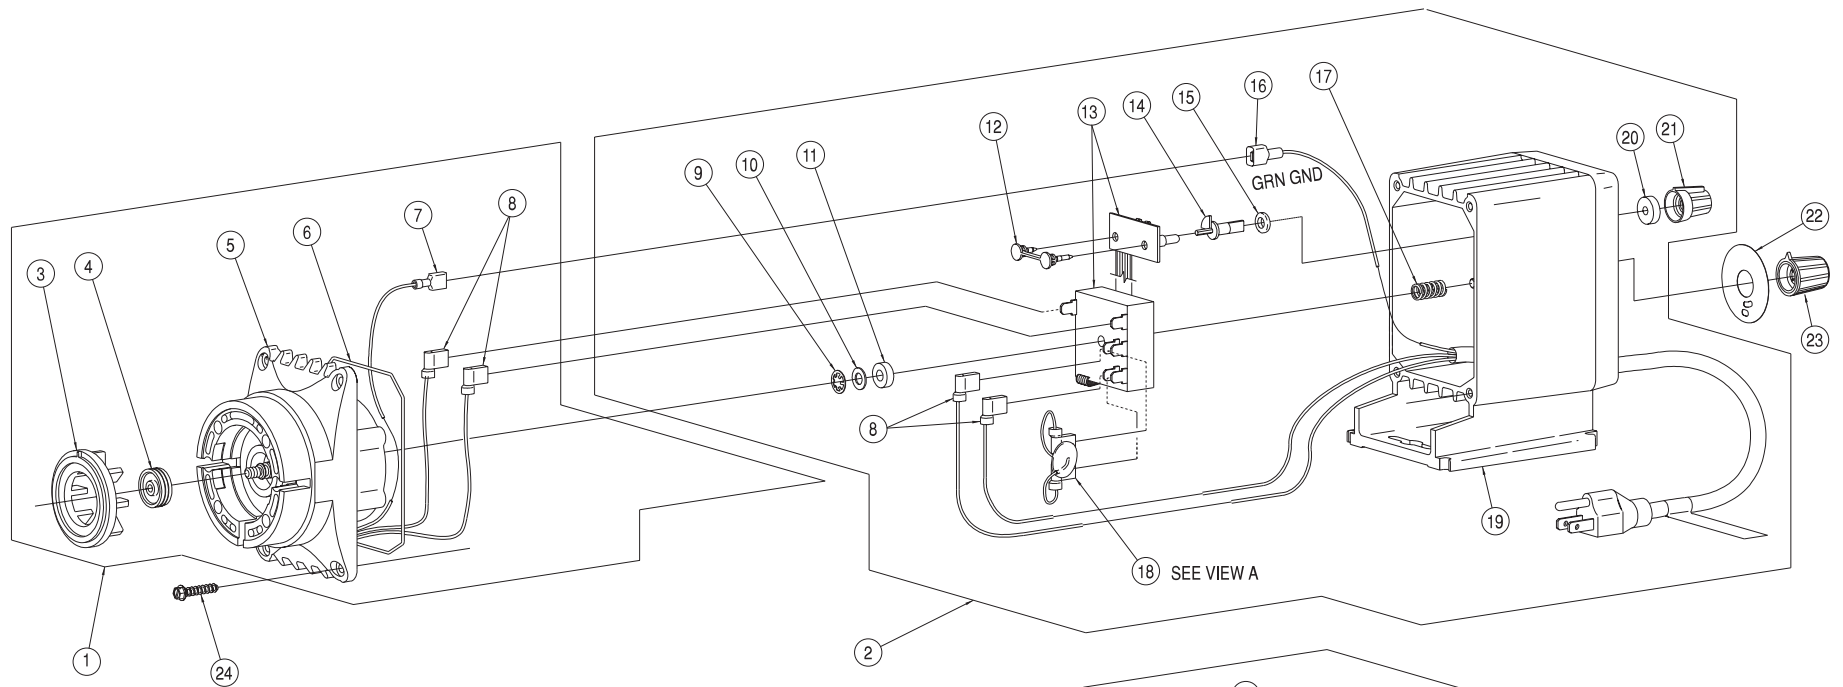

Series P1 Drive Assembly Exploded View Diagram