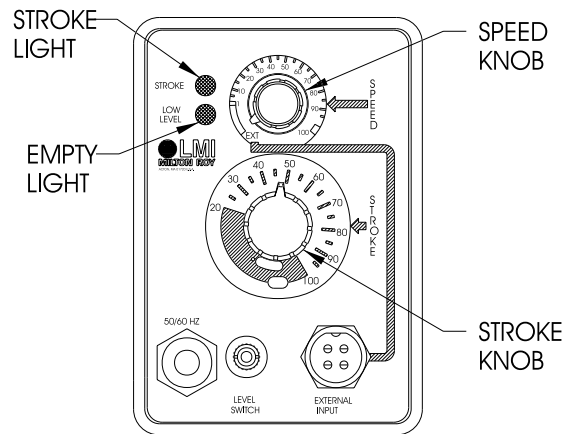

Series P7 Control Panel Detail