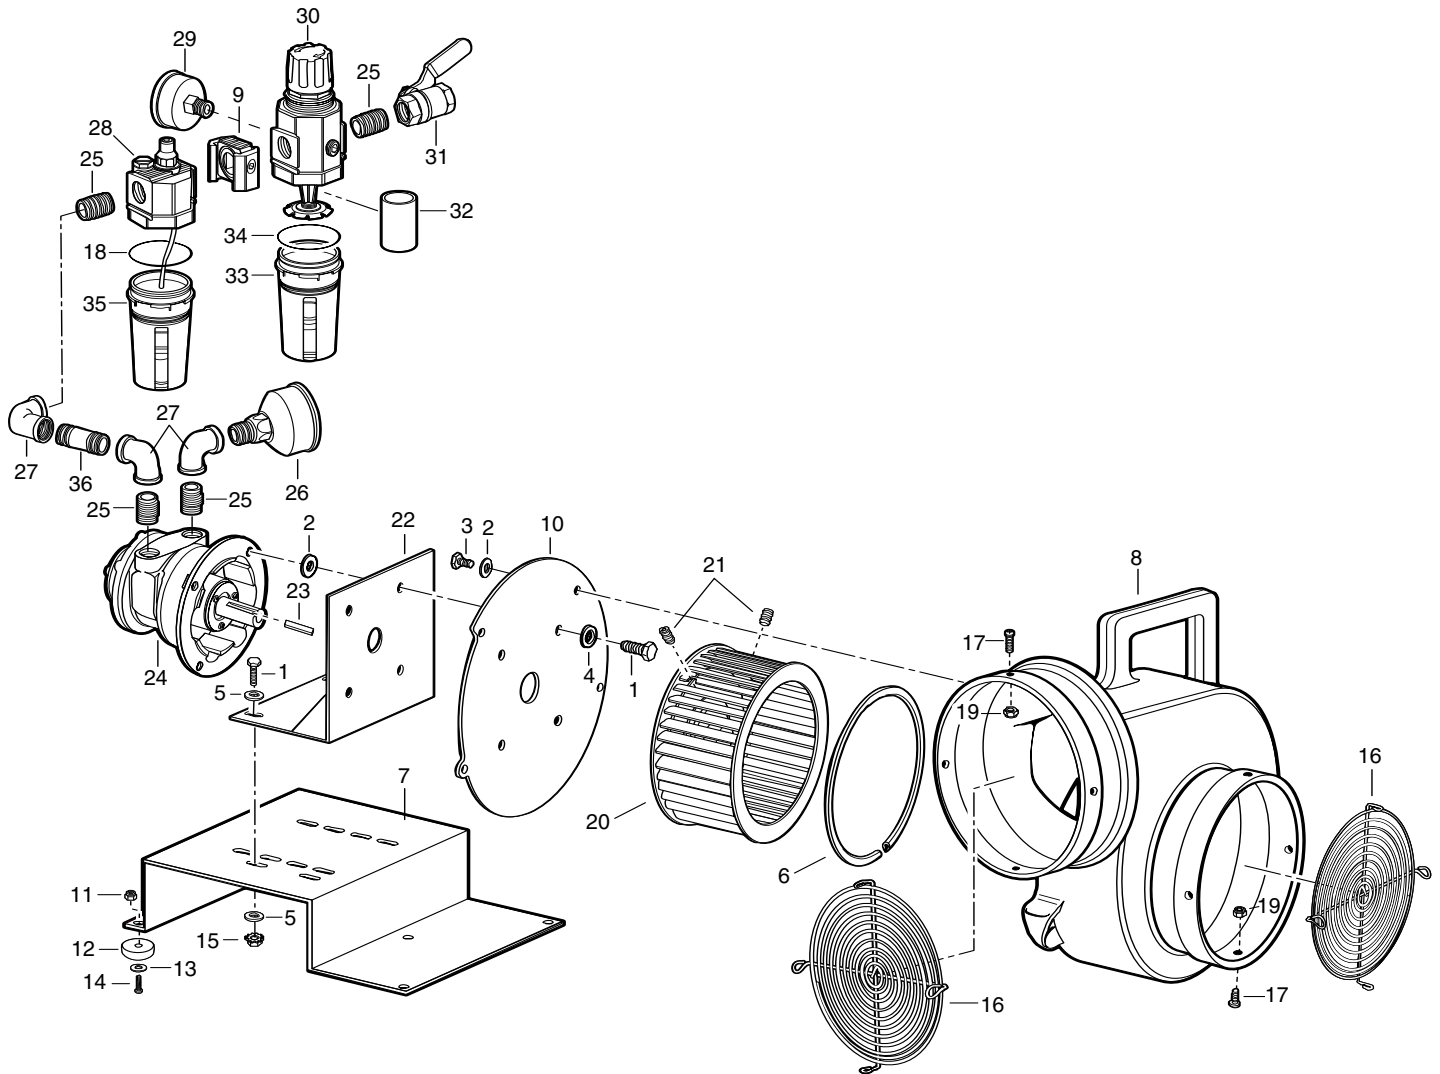

# AIR DRIVEN BLOWER (9508)

Key	Part #	Description	Key	Part #	Description	Key	Part #	Description
	<b>9508</b>	<b>Air Driven Blower</b>	13	9800-62	Flat Washer	26	9850-09	Muffer Assembly
1	9500-80	Bolt	14	9500-79	Bolt	27	9000-16	Elbow
2	9500-72	Flat Washer	15	9500-68	Lock Nut	28	9850-95L	Lubricator
3	9500-74	Bolt	16	9534-02	Guard	29	9850-96	Gauge
4	9500-73	Lock Washer	17	9800-66	Screw	30	9895-95	Regulator
5	9500-64	Flat Washer	18	9850-61	Lubricator O-Ring	31	9850-20	Ball Valve
6	9500-03B	Gasket, Cent. Housing	19	9500-69	Acorn nut	32	9895-95F	Filter Element
7	9512-03	Chasis, Base	20	9501-03	Fan Wheel (Aluminum)	33	9850-52	Regulator Bowl
8	9504-03RM	Blower Housing (1 piece)	21	9500-91	Socket Set Screw	34	9850-63	Regulator O-Ring
9	9850-95SP	Joiner Kit	22	9505-05	Motor Bracket	35	9850-62	Lubricator Bowl
10	9504-03A	Mounting Plate	23	9505-09A	Set Key	36	9000-21	Pipe Nipple
11	9800-64	Lock Nut, Nylon	24	9850-AA	Air Motor			
12	9505-06	Rubber Feet	25	9000-01	Nipple			